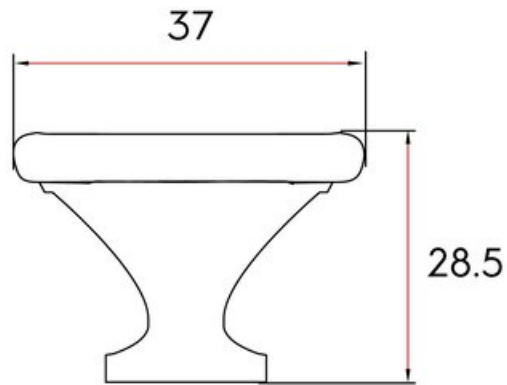

Technical Documents

View this product online at <https://marathonhardware.com/pd/9621-NB>