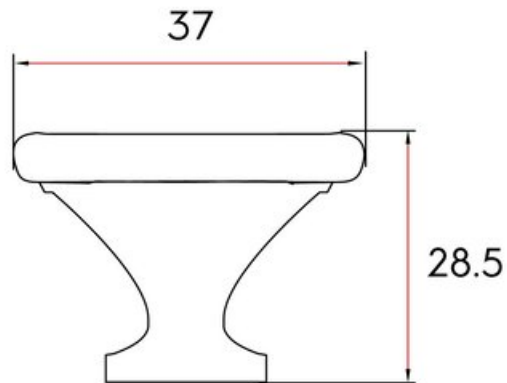

Technical Documents

View this product online at <https://marathonhardware.com/pd/9621-NB>