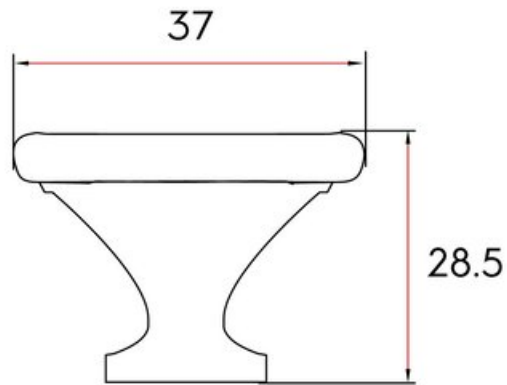

Technical Documents

View this product online at <https://marathonhardware.com/pd/9621-PC>