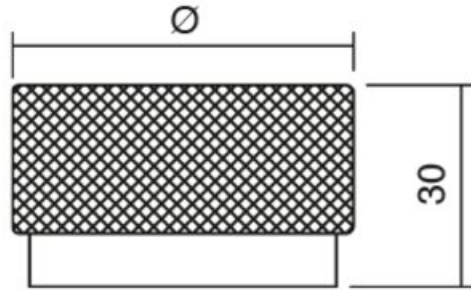

Technical Documents

View this product online at <https://marathonhardware.com/pd/V0486038L30>