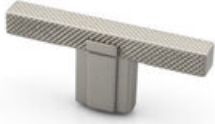

Ducale Knurled T-Knob 12mm Lacquer Silver

Part Number: 8175-SIL

Ducale Knurled Designer T-Knob, Lacquered Silver

Ducale, designed by Giulio Citterio, harmoniously melds a square form with uniquely elegant knurling, making it an ideal choice for any designer project.

Center to Center Length	12 mm
Collection	Ducale
Colour Group	Silver
Finish Code	Lacquer Silver
Mounting Type	M4 Machine Screw
Overall Length	65 mm
Projection (Height)	28 mm
Style Family	Designer
Type	Knob
Width	8 mm

Product Description

The Ducale handle whisks you away to the Palazzo Ducale in Venice. Sophisticated design and quality workmanship allow you and your famiglia to enjoy the traditional luxury of the Venetian inspiration from the comfort of your own home.

Product Advantages

- Knurled texture on square bar
- 5 finishes choose from
- 65mm overall length

Included Products

Industry standard mounting hardware