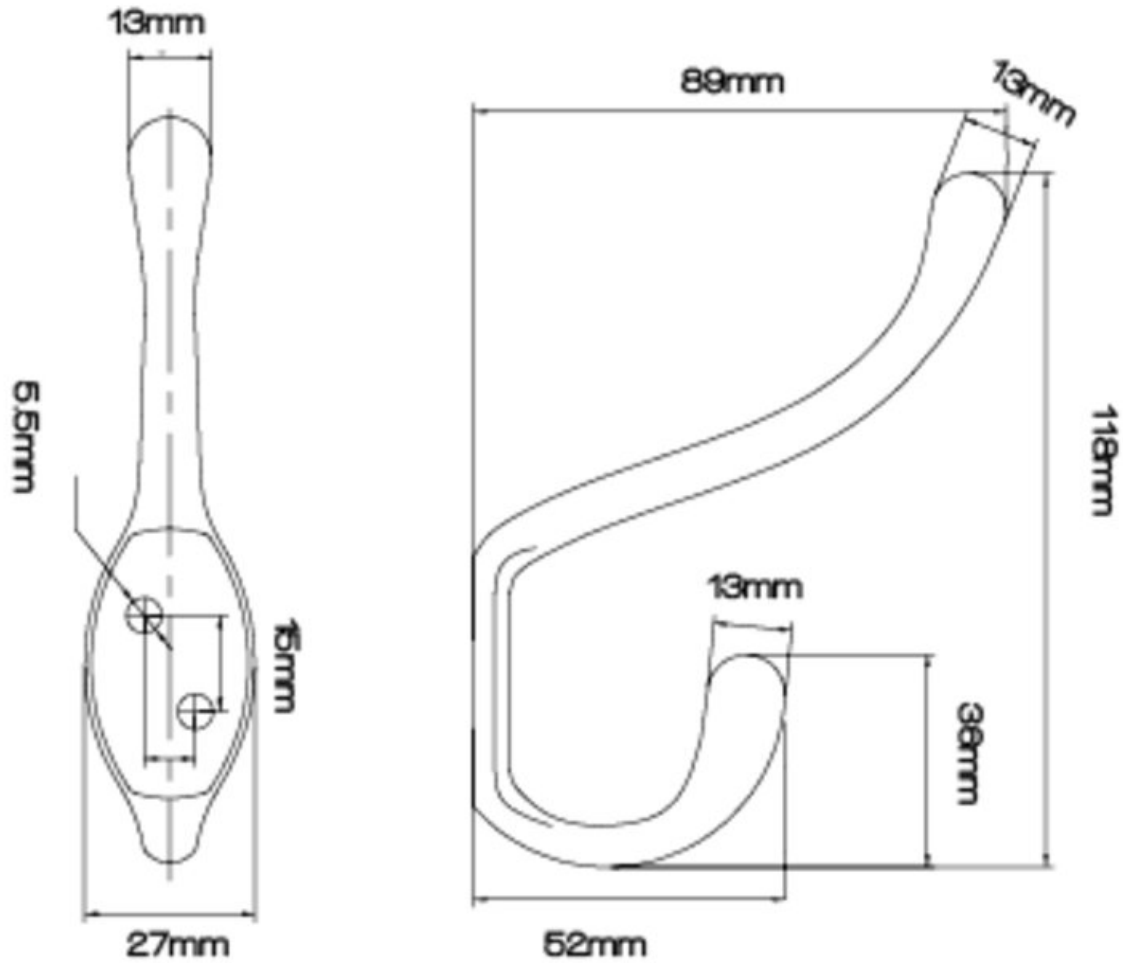

Product Advantages

- Match finish to other decorative hardware
- Double hook for twice the holding
- Flush fitting screw holes

Included Products

Industry standard mounting hardware

Technical Documents

View this product online at <https://marathonhardware.com/pd/2002-PC>