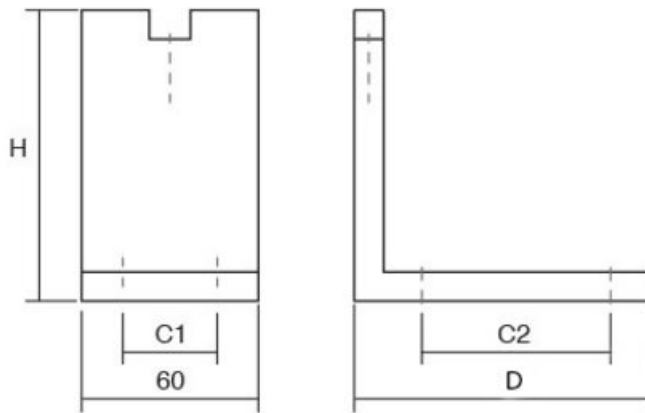

Technical Documents

View this product online at <https://marathonhardware.com/pd/V6005100L24>