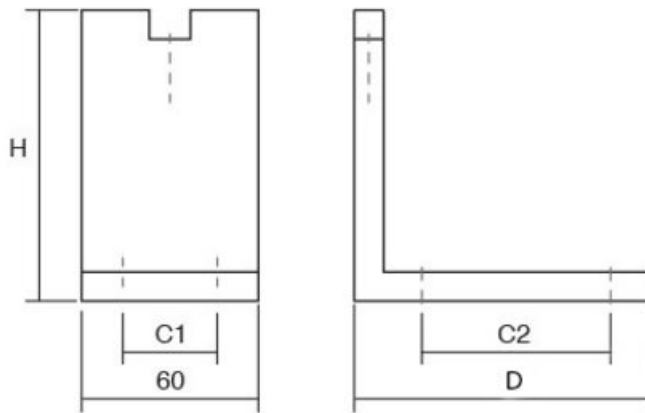

Technical Documents

View this product online at <https://marathonhardware.com/pd/V6005100L30>