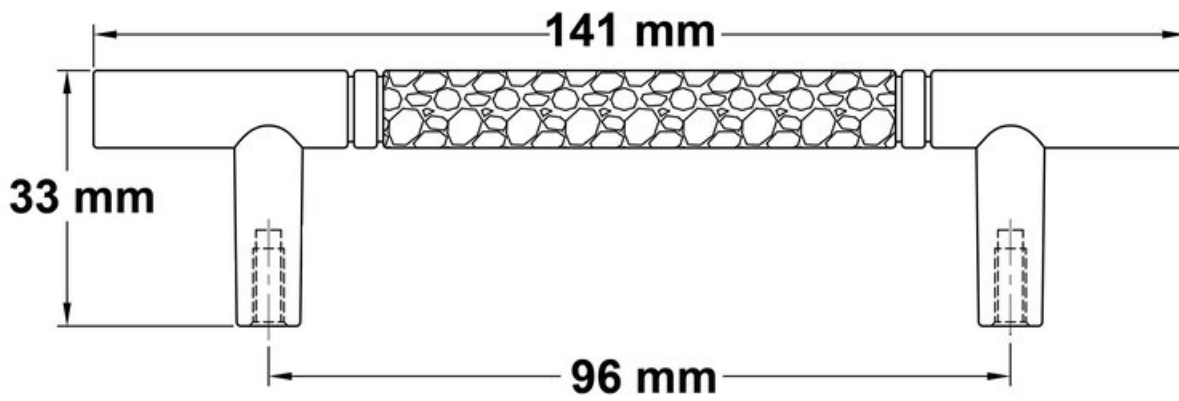

Technical Documents

View this product online at <https://marathonhardware.com/pd/9307-96-BN/>