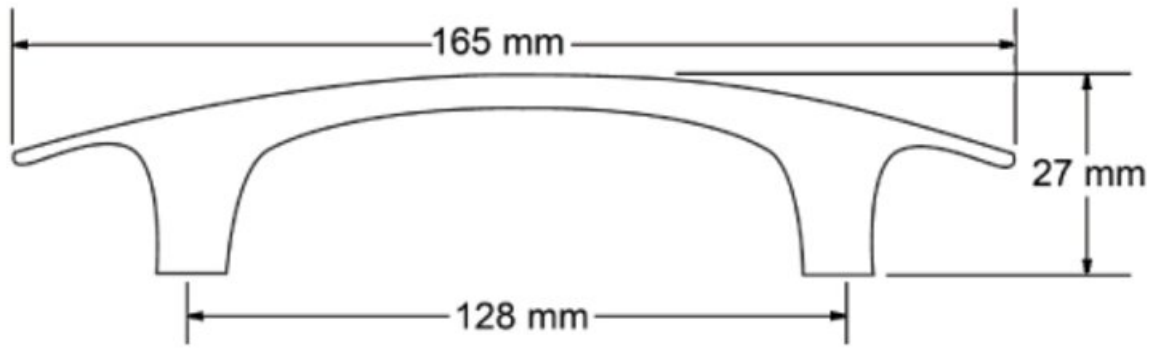

Technical Documents

View this product online at <https://marathonhardware.com/pd/9561-128-AL>