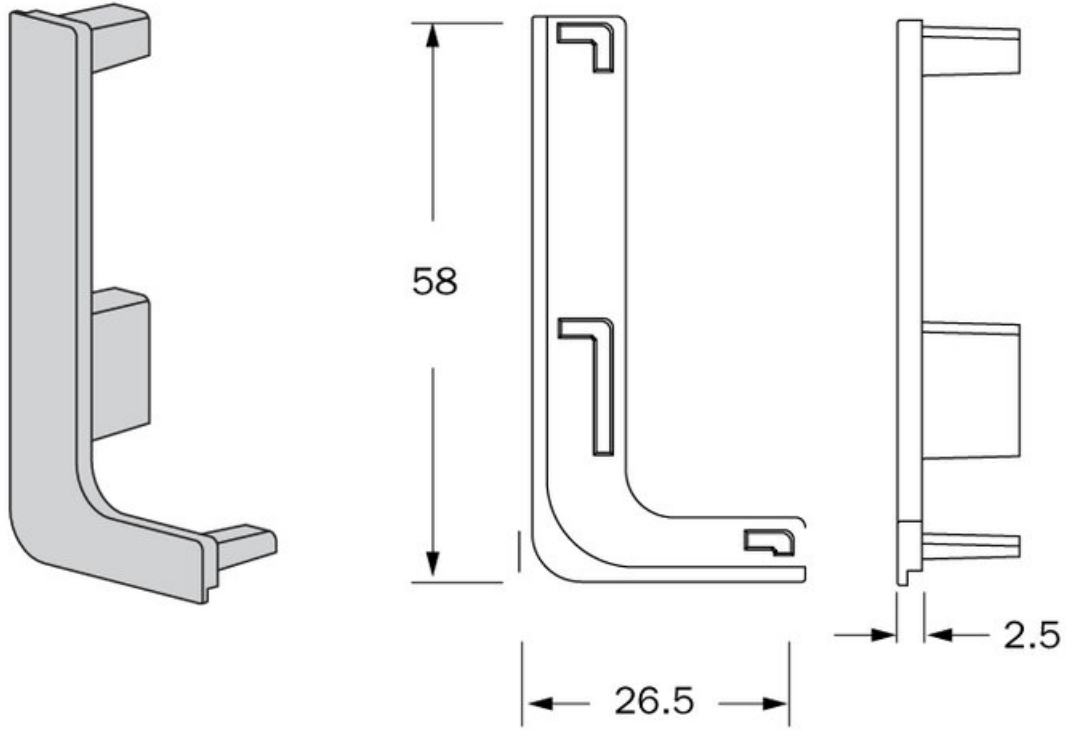

Technical Documents

View this product online at <https://marathonhardware.com/pd/1682-AP1L-AN>