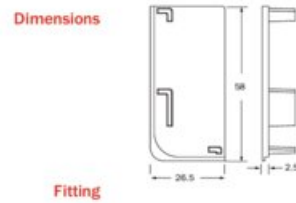

Material: Plastic
 Dimensions: 58 x 26.5 x 2.5 mm

- Trim profiles 2.5mm less than measured length to fit
- Use to cover profile cut ends
- Quick fit; push together

Closed Cover Cap for L-Shape Profiles		
Part	Side	Finish
1682-AP2R-SS	Right	Stainless Steel Look
1682-AP2R-MB	Right	Matte Black
1682-AP2R-AN	Right	Anodized Matte
1682-AP2L-SS	Left	Stainless Steel Look
1682-AP2L-MB	Left	Matte Black
1682-AP2L-AN	Left	Anodized Matte

Material: Plastic
 Dimensions: 58 x 26.5 x 2.5 mm

- Trim profiles 2.5mm less than measured length to fit
- Use to cover profile cut ends
- Quick fit; push together

Technical Specifications

View this product online at <https://marathonhardware.com/pd/1682-AP1L-AN>