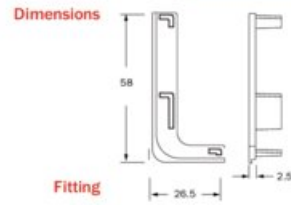

Material: Plastic
 Dimensions: 58 x 26.5 x 2.5 mm

- Trim profiles 2.5mm less than measured length to fit
- Use to cover profile cut ends
- Quick fit; push together

Closed Cover Cap for L-Shape Profiles		
Part	Side	Finish
1682-AP2R-SS	Right	Stainless Steel Look
1682-AP2R-MB	Right	Matte Black
1682-AP2R-AN	Right	Anodized Matte
1682-AP2L-SS	Left	Stainless Steel Look
1682-AP2L-MB	Left	Matte Black
1682-AP2L-AN	Left	Anodized Matte

Material: Plastic
 Dimensions: 58 x 26.5 x 2.5 mm

- Trim profiles 2.5mm less than measured length to fit
- Use to cover profile cut ends
- Quick fit; push together

Technical Specifications

View this product online at <https://marathonhardware.com/pd/1682-AP1L-AN>