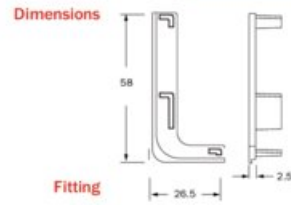

Material: Plastic
 Dimensions: 58 x 26.5 x 2.5 mm

- Trim profiles 2.5mm less than measured length to fit
- Use to cover profile cut ends
- Quick fit; push together

Closed Cover Cap for L-Shape Profiles		
Part	Side	Finish
1682-AP2R-SS	Right	Stainless Steel Look
1682-AP2R-MB	Right	Matte Black
1682-AP2R-AN	Right	Anodized Matte
1682-AP2L-SS	Left	Stainless Steel Look
1682-AP2L-MB	Left	Matte Black
1682-AP2L-AN	Left	Anodized Matte

Material: Plastic
 Dimensions: 58 x 26.5 x 2.5 mm

- Trim profiles 2.5mm less than measured length to fit
- Use to cover profile cut ends
- Quick fit; push together

Technical Specifications

View this product online at <https://marathonhardware.com/pd/1682-AP1L-SS>