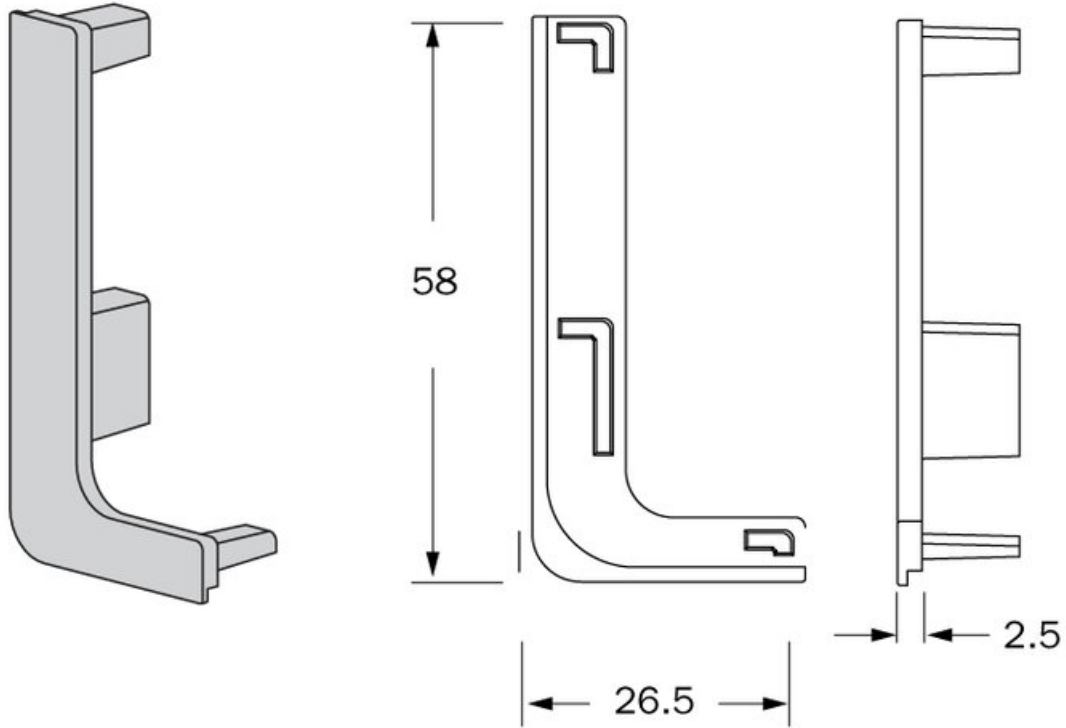

Technical Documents

View this product online at <https://marathonhardware.com/pd/1682-AP1L-SS>