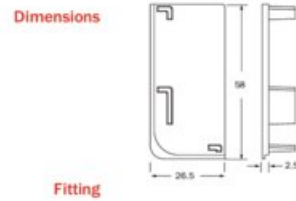

Material: Plastic
 Dimensions: 58 x 26.5 x 2.5 mm

- Trim profiles 2.5mm less than measured length to fit
- Use to cover profile cut ends
- Quick fit; push together

Closed Cover Cap for L-Shape Profiles		
Part	Side	Finish
1682-AP2R-SS	Right	Stainless Steel Look
1682-AP2R-MB	Right	Matte Black
1682-AP2R-AN	Right	Anodized Matte
1682-AP2L-SS	Left	Stainless Steel Look
1682-AP2L-MB	Left	Matte Black
1682-AP2L-AN	Left	Anodized Matte

Material: Plastic
 Dimensions: 58 x 26.5 x 2.5 mm

- Trim profiles 2.5mm less than measured length to fit
- Use to cover profile cut ends
- Quick fit; push together

Technical Specifications

View this product online at <https://marathonhardware.com/pd/1682-AP1L-SS>