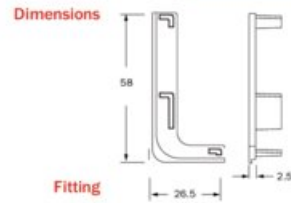

Material: Plastic
 Dimensions: 58 x 26.5 x 2.5 mm

- Trim profiles 2.5mm less than measured length to fit
- Use to cover profile cut ends
- Quick fit; push together

Closed Cover Cap for L-Shape Profiles		
Part	Side	Finish
1682-AP2R-SS	Right	Stainless Steel Look
1682-AP2R-MB	Right	Matte Black
1682-AP2R-AN	Right	Anodized Matte
1682-AP2L-SS	Left	Stainless Steel Look
1682-AP2L-MB	Left	Matte Black
1682-AP2L-AN	Left	Anodized Matte

Material: Plastic
 Dimensions: 58 x 26.5 x 2.5 mm

- Trim profiles 2.5mm less than measured length to fit
- Use to cover profile cut ends
- Quick fit; push together

Technical Specifications

View this product online at <https://marathonhardware.com/pd/1682-AP1R-SS>