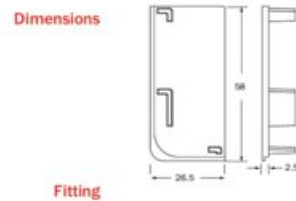

Material: Plastic
 Dimensions: 58 x 26.5 x 2.5 mm

- Trim profiles 2.5mm less than measured length to fit
- Use to cover profile cut ends
- Quick fit; push together

Closed Cover Cap for L-Shape Profiles		
Part	Side	Finish
1682-AP2R-SS	Right	Stainless Steel Look
1682-AP2R-MB	Right	Matte Black
1682-AP2R-AN	Right	Anodized Matte
1682-AP2L-SS	Left	Stainless Steel Look
1682-AP2L-MB	Left	Matte Black
1682-AP2L-AN	Left	Anodized Matte

Material: Plastic
 Dimensions: 58 x 26.5 x 2.5 mm

- Trim profiles 2.5mm less than measured length to fit
- Use to cover profile cut ends
- Quick fit; push together

Technical Specifications

View this product online at <https://marathonhardware.com/pd/1682-AP1R-SS>