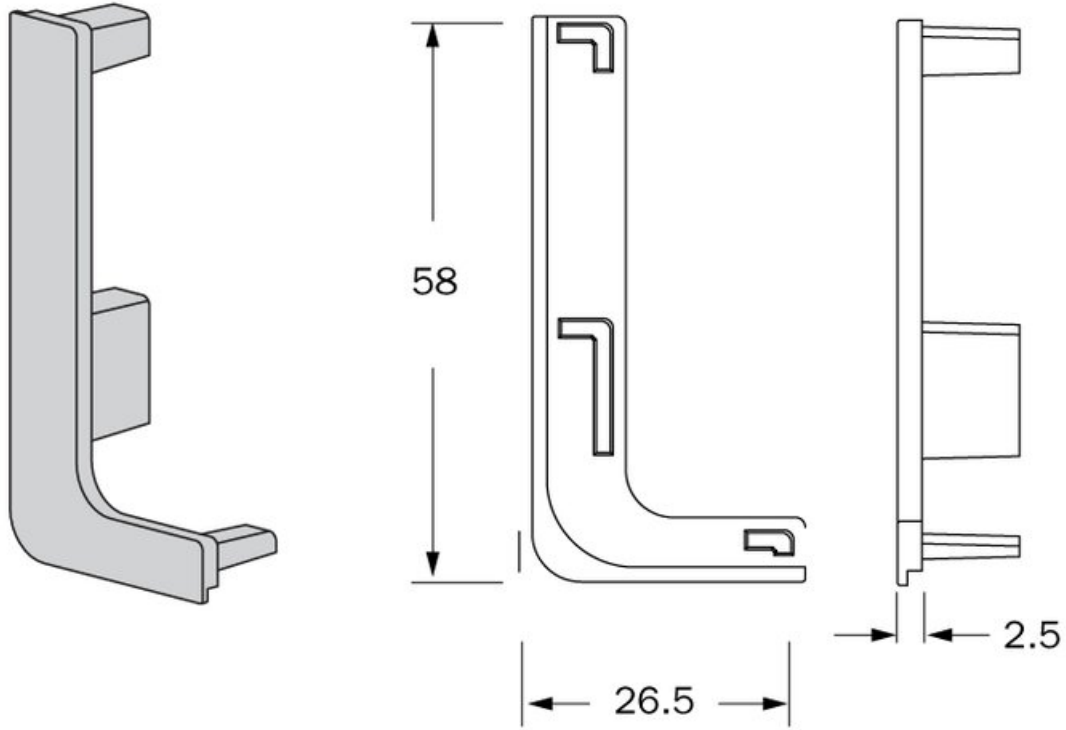

Technical Documents

View this product online at <https://marathonhardware.com/pd/1682-AP1R-SS>