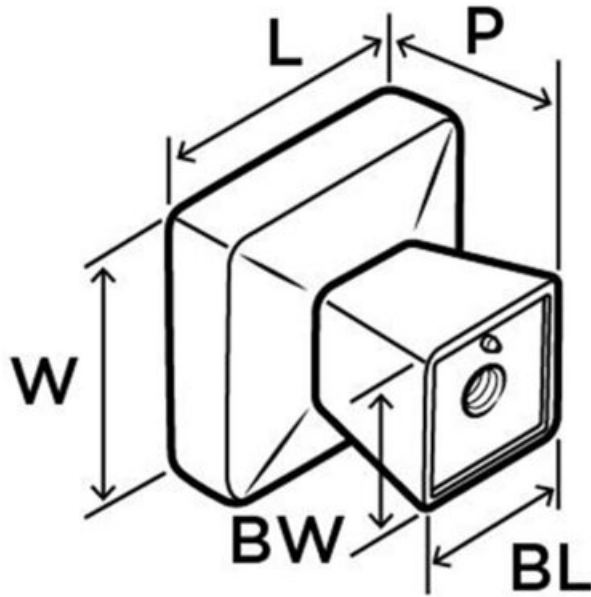

Blackrock Large Square Knob 38mm, Golden Champagne

Part Number: A55273BBZ

Blackrock Large Square Knob, Golden Champagne

Inspired by hard geometric lines, Blackrock™'s simple shapes make a lasting impression.

Collection	Blackrock
Finish Code	Golden Champagne
Material	Zinc Diecast
Mounting Type	8-32 Machine Screw
Overall Length	38 mm
Projection (Height)	33 mm
Type	Knob
Width	38 mm

Included Products

Industry standard mounting hardware

Technical Documents

L (Length) = 1-1/2in(38mm)

W (Width) = 1-1/2in(38mm)

P (Projection) = 1-5/16in(33mm)

BL (Base Length) = 13/16in(21mm)

BW (Base Width) = 13/16in(21mm)

Profile# 55273

View this product online at <https://marathonhardware.com/pd/A55273BBZ>

Technical Documents

L (Length) = 1-1/2in(38mm)

W (Width) = 1-1/2in(38mm)

Profile# 55273

View this product online at <https://marathonhardware.com/pd/A55273BBZ>