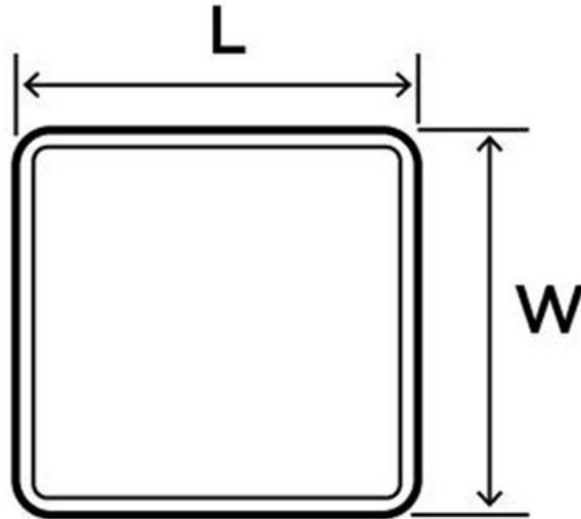

Collection	Blackrock
Finish Code	Golden Champagne
Material	Zinc Diecast
Mounting Type	8-32 Machine Screw
Overall Length	38 mm
Projection (Height)	33 mm
Type	Knob
Width	38 mm

Included Products

Industry standard mounting hardware

Technical Documents

L (Length) = 1-1/2in(38mm)

W (Width) = 1-1/2in(38mm)

P (Projection) = 1-5/16in(33mm)

BL (Base Length) = 13/16in(21mm)

BW (Base Width) = 13/16in(21mm)

Profile# 55273

View this product online at <https://marathonhardware.com/pd/A55273BBZ>

Technical Documents

L (Length) = 1-1/2in(38mm)

W (Width) = 1-1/2in(38mm)

Profile# 55273

View this product online at <https://marathonhardware.com/pd/A55273BBZ>