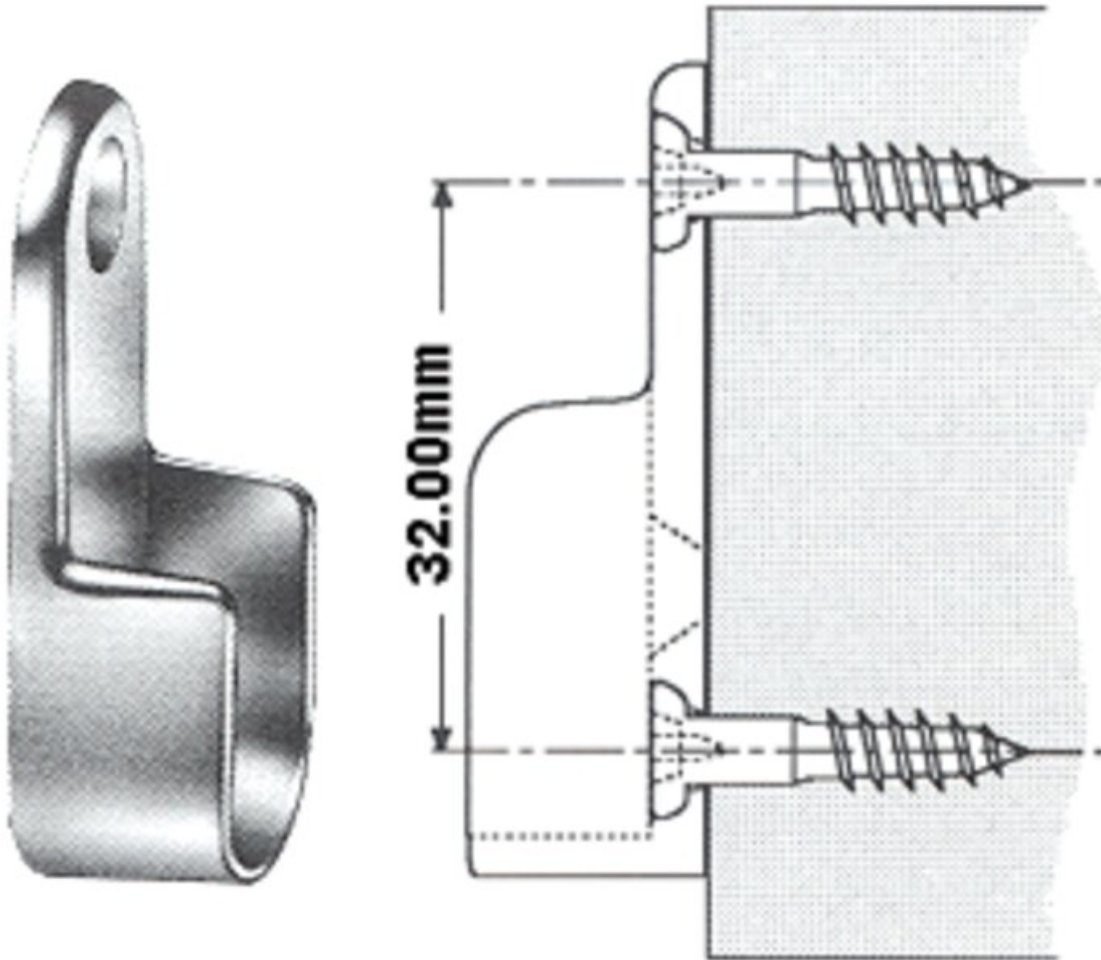

Technical Documents

View this product online at <https://marathonhardware.com/pd/04-5301>