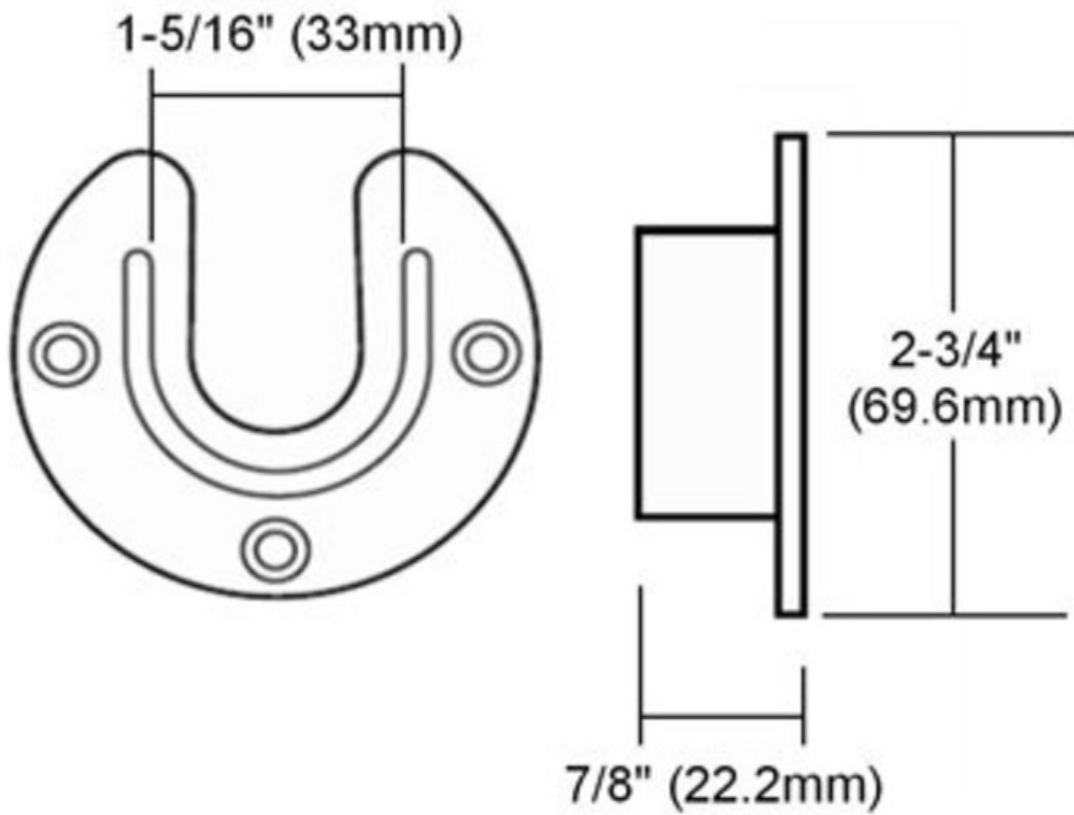

Technical Documents

View this product online at <https://marathonhardware.com/pd/K766CHR>