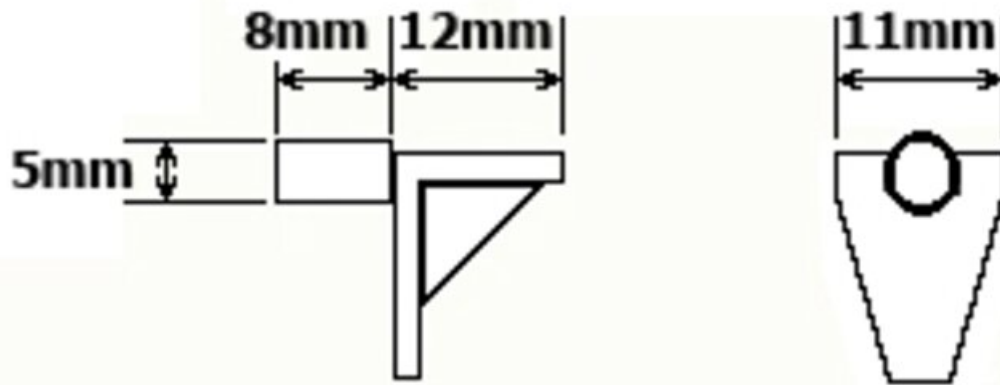

Plastic Shelf Support

Part Number: 03-2400

Colour -----	White
Load Capacity -----	12 kg
Material -----	Plastic
Pin Diameter -----	5 mm

Technical Documents

View this product online at <https://marathonhardware.com/pd/03-2400>