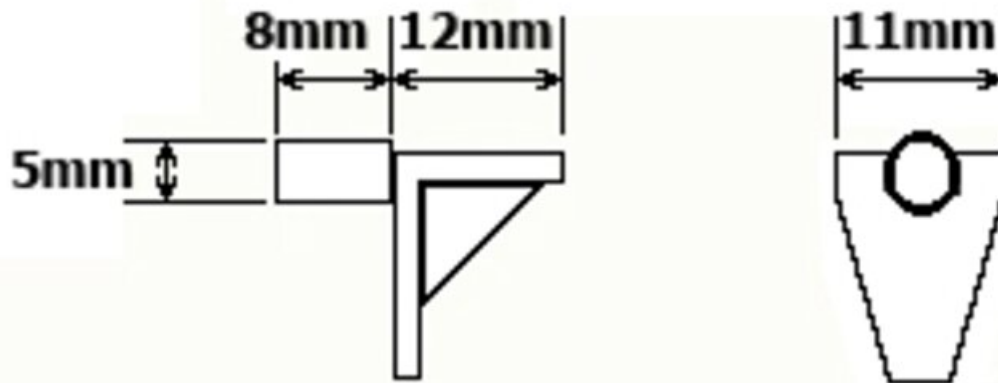

Plastic Shelf Support

Part Number: 03-2400

Colour -----	White
Load Capacity -----	12 kg
Material -----	Plastic
Pin Diameter -----	5 mm

Technical Documents

View this product online at <https://marathonhardware.com/pd/03-2400>