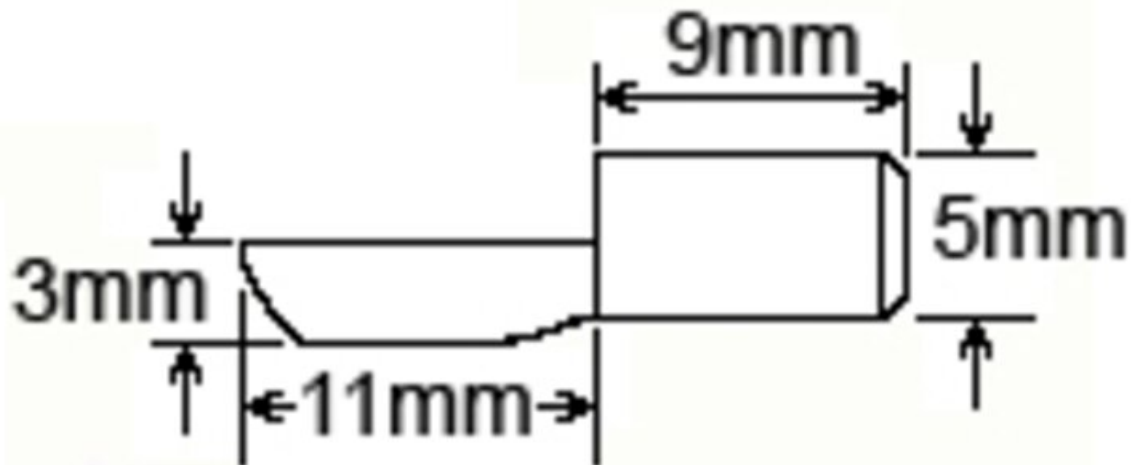

Shovel Pin 5mm Nickel

Part Number: 03-2415

Finish -----	Nickel
Pin Diameter -----	5mm
Pin Diameter -----	5 mm

View this product online at <https://marathonhardware.com/pd/03-2415>