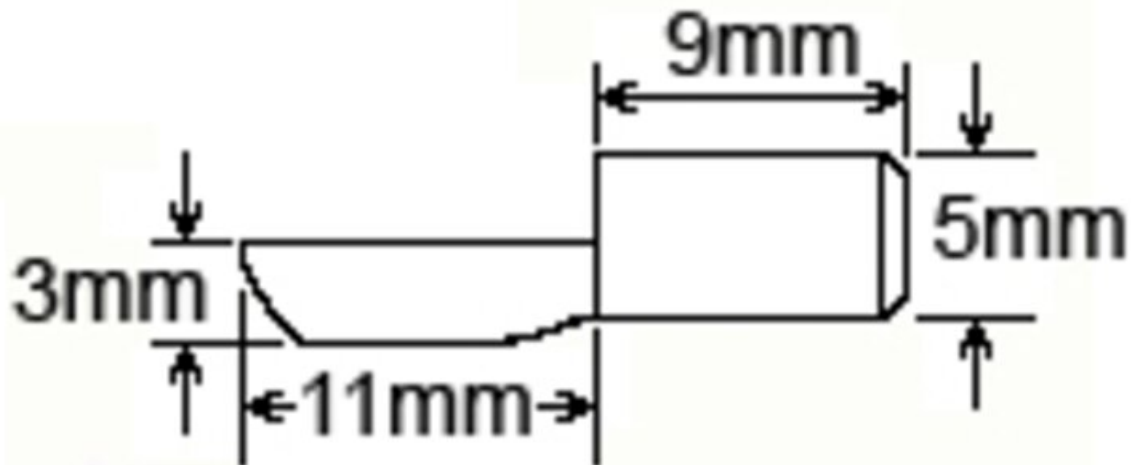

## Shovel Pin 5mm Nickel

**Part Number: 03-2415**

Finish -----	Nickel
Pin Diameter -----	5mm
Pin Diameter -----	5 mm

View this product online at <https://marathonhardware.com/pd/03-2415>