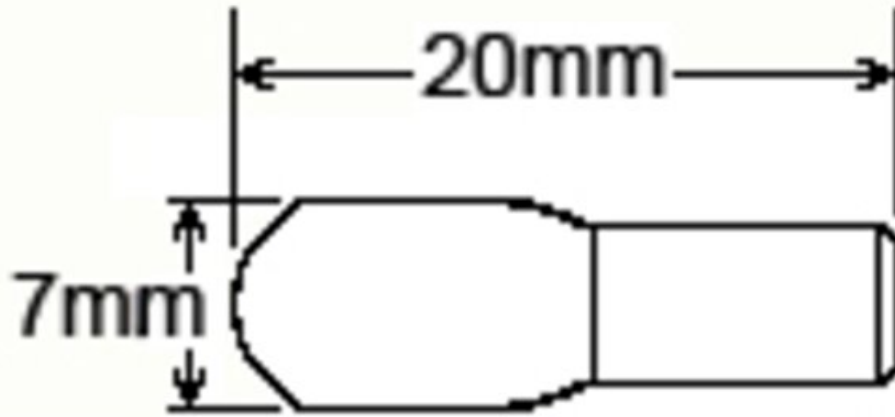

## Shovel Pin 5mm Nickel

**Part Number: 03-2415**

Finish -----	Nickel
Pin Diameter -----	5mm
Pin Diameter -----	5 mm

View this product online at <https://marathonhardware.com/pd/03-2415>