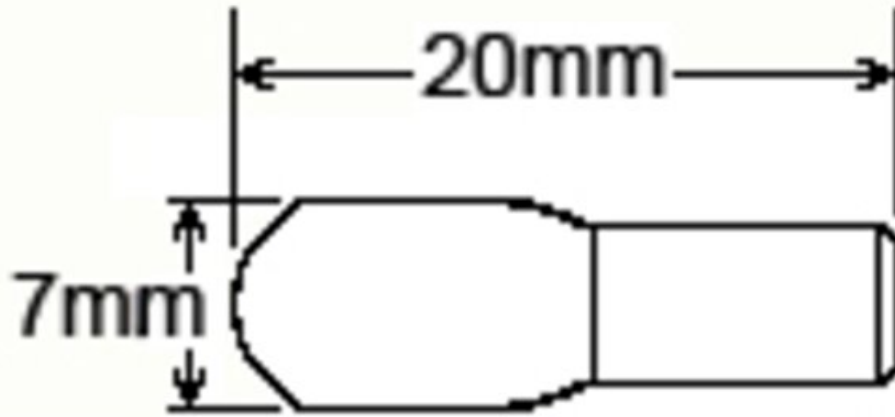

Shovel Pin 5mm Nickel

Part Number: 03-2415

Finish -----	Nickel
Pin Diameter -----	5mm
Pin Diameter -----	5 mm

View this product online at <https://marathonhardware.com/pd/03-2415>