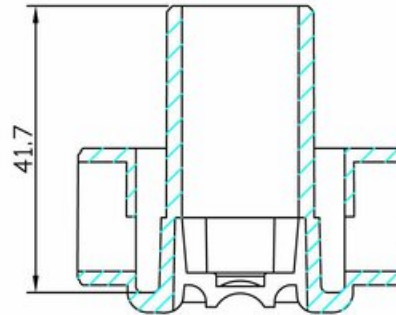

## Leveler Adjustable Base Black

**Part Number: 03-3293**

---

Adjustable Leveler Base

Height ----- From 4-1/4 to 6in

Technical Documents

View this product online at <https://marathonhardware.com/pd/03-3293>