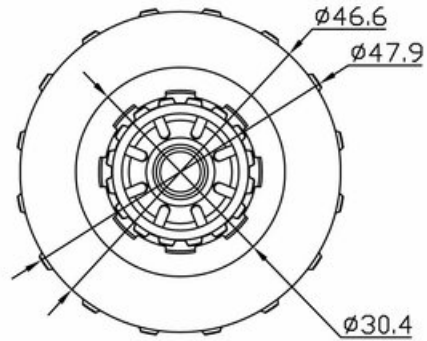

Leveler Adjustable Base Black

Part Number: 03-3293

Adjustable Leveler Base

Height ----- From 4-1/4 to 6in

Technical Documents

View this product online at <https://marathonhardware.com/pd/03-3293>