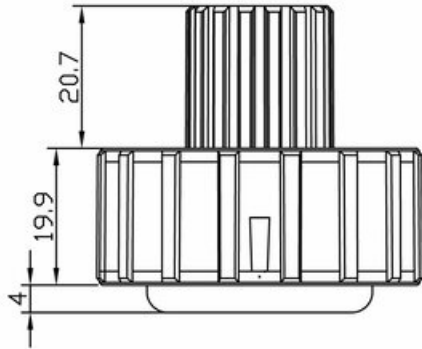

## Leveler Adjustable Base Black

**Part Number: 03-3293**

---

Adjustable Leveler Base

Height ----- From 4-1/4 to 6in

Technical Documents

View this product online at <https://marathonhardware.com/pd/03-3293>