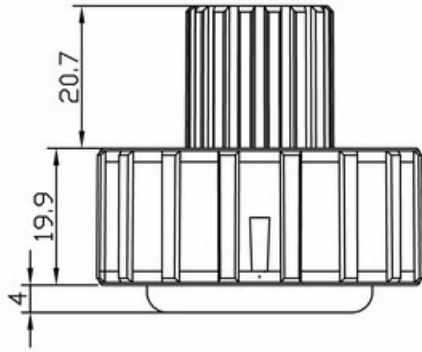

Leveler Adjustable Base Black

Part Number: 03-3293

Adjustable Leveler Base

Height ----- From 4-1/4 to 6in

Technical Documents

View this product online at <https://marathonhardware.com/pd/03-3293>