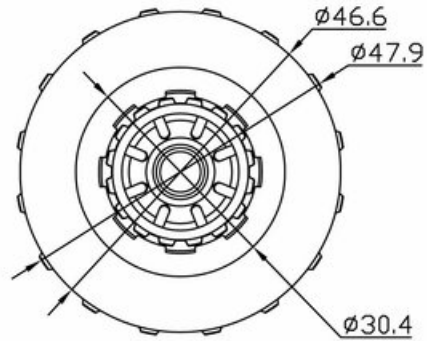

## Leveler Adjustable Base Black

**Part Number: 03-3293**

---

Adjustable Leveler Base

Height ----- From 4-1/4 to 6in

Technical Documents

View this product online at <https://marathonhardware.com/pd/03-3293>