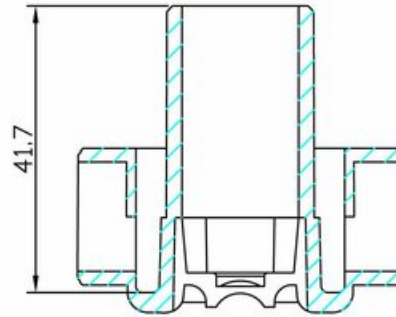

Leveler Adjustable Base Black

Part Number: 03-3293

Adjustable Leveler Base

Height ----- From 4-1/4 to 6in

Technical Documents

View this product online at <https://marathonhardware.com/pd/03-3293>