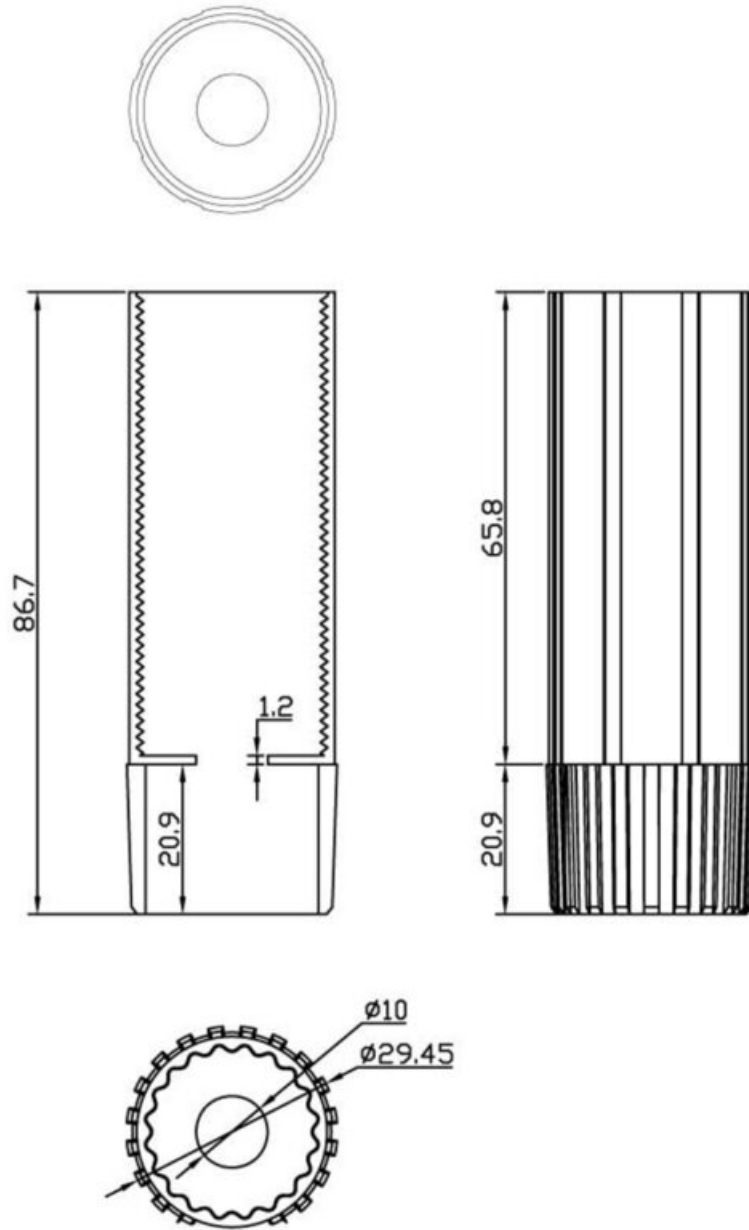

Technical Documents

View this product online at <https://marathonhardware.com/pd/03-3291>