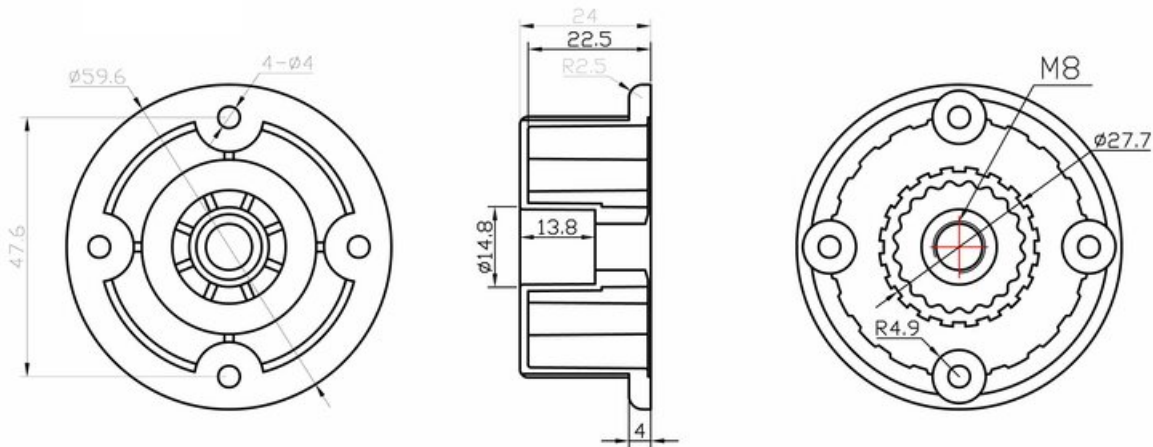

Leveler Head Black

Part Number: 03-3290

Height ----- From 4-1/4 to 6in

Technical Documents

View this product online at <https://marathonhardware.com/pd/03-3290>