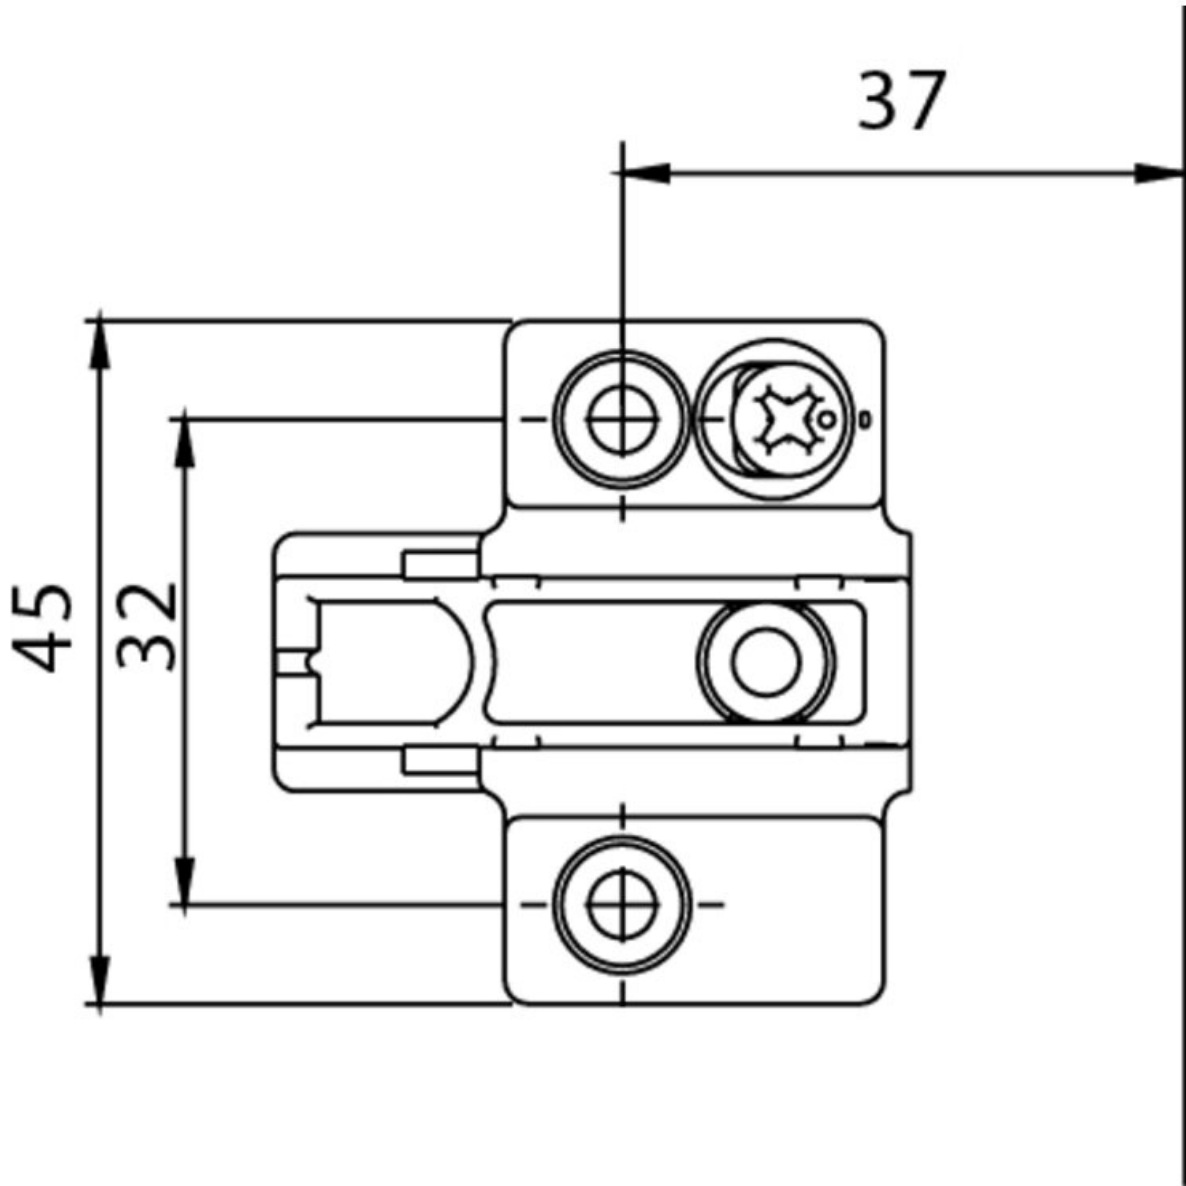

Technical Documents

View this product online at <https://marathonhardware.com/pd/105-T22TQ>