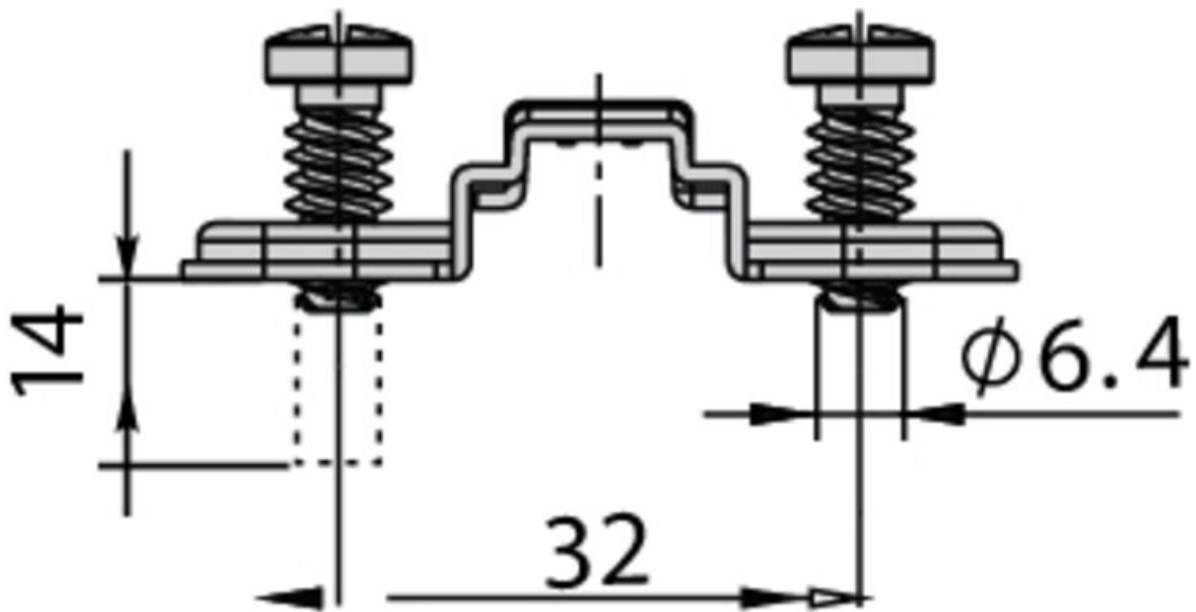

Plate 2mm Clip-On Cam Euroscrews

Part Number: 105-T22TQ

DTC Clip-On Mounting Plate

Plate 2mm Clip-On Cam Euroscrews

Adjustment Type	-----	Cam Height Adjustment
Closing Type	-----	Self-Close
Finish	-----	Nickel
Height	-----	2 mm
Hinge Type	-----	DTC Self-Close Clip-On
Material	-----	Steel
Mounting Type	-----	Euro screws
Plate Type	-----	Clip-On

Euro screw

View this product online at <https://marathonhardware.com/pd/105-T22TQ>

Technical Documents

View this product online at <https://marathonhardware.com/pd/105-T22TQ>