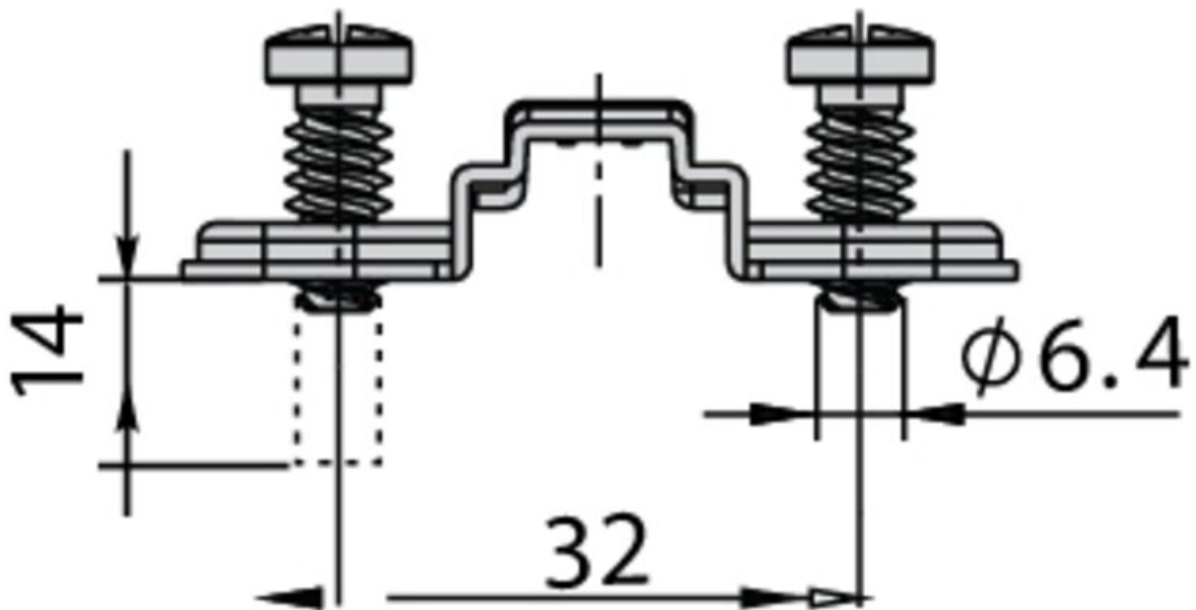

Euro screw

View this product online at <https://marathonhardware.com/pd/105-H22AQ>