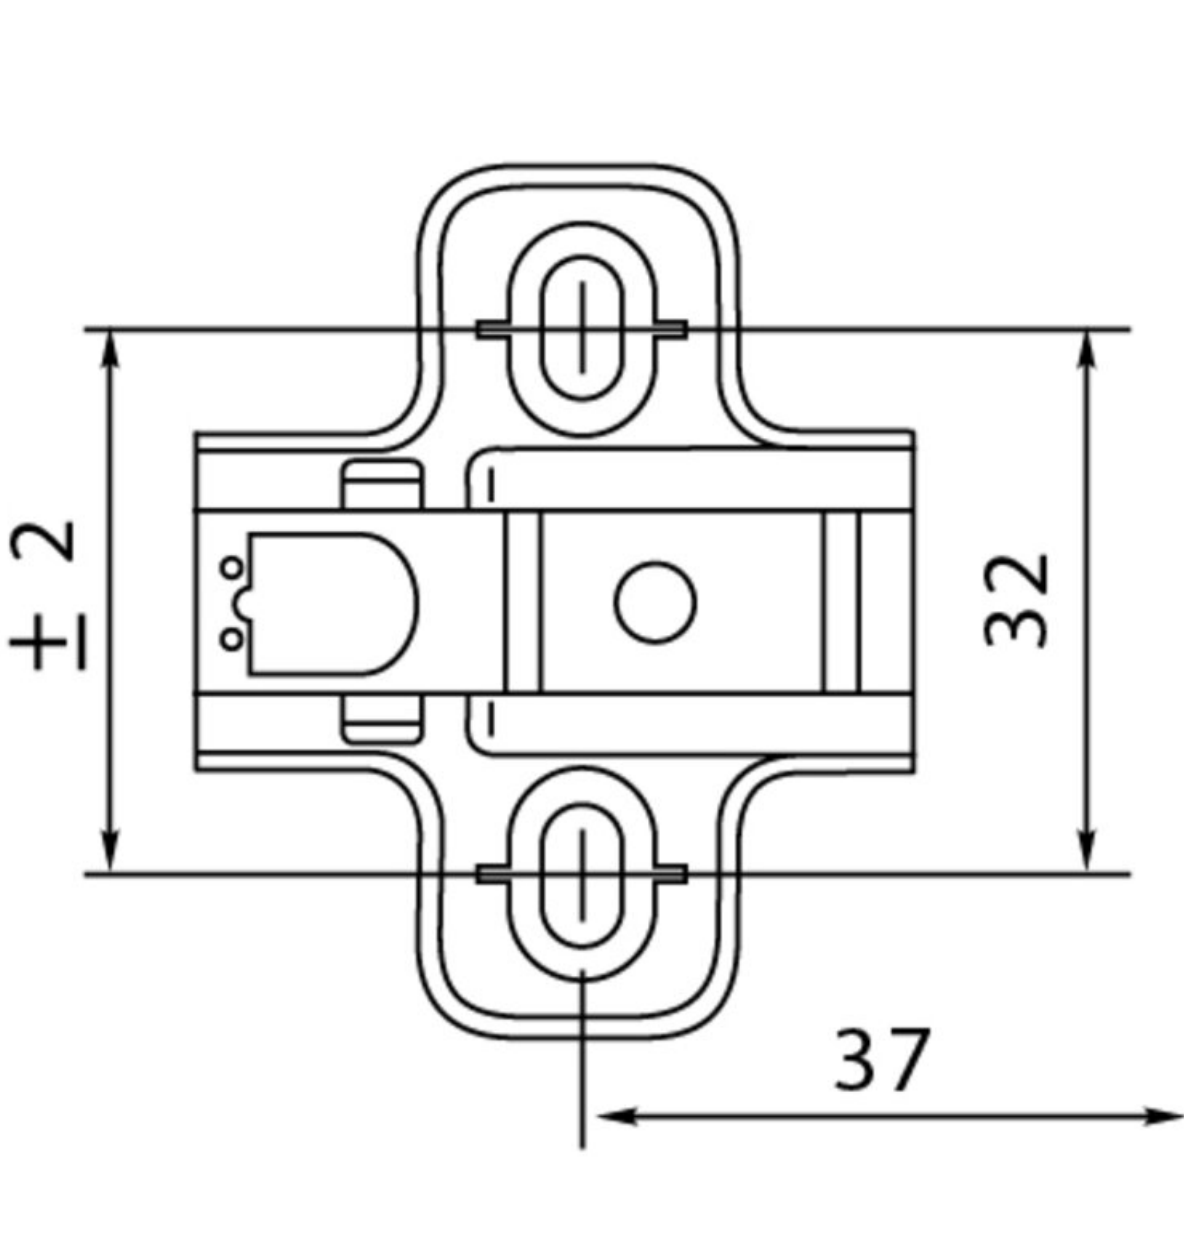

Plate 2mm Clip-On Euroscrews

Part Number: 105-H22AQ

DTC Clip-On Mounting Plate

Plate 2mm Clip-On Euroscrews

Closing Type	Self-Close
Finish	Nickel
Height	2 mm
Hinge Type	DTC Self-Close Clip-On
Material	Steel
Mounting Type	Euro screws
Plate Type	Clip-On

Euro screw

View this product online at <https://marathonhardware.com/pd/105-H22AQ>

Technical Documents

View this product online at <https://marathonhardware.com/pd/105-H22AQ>