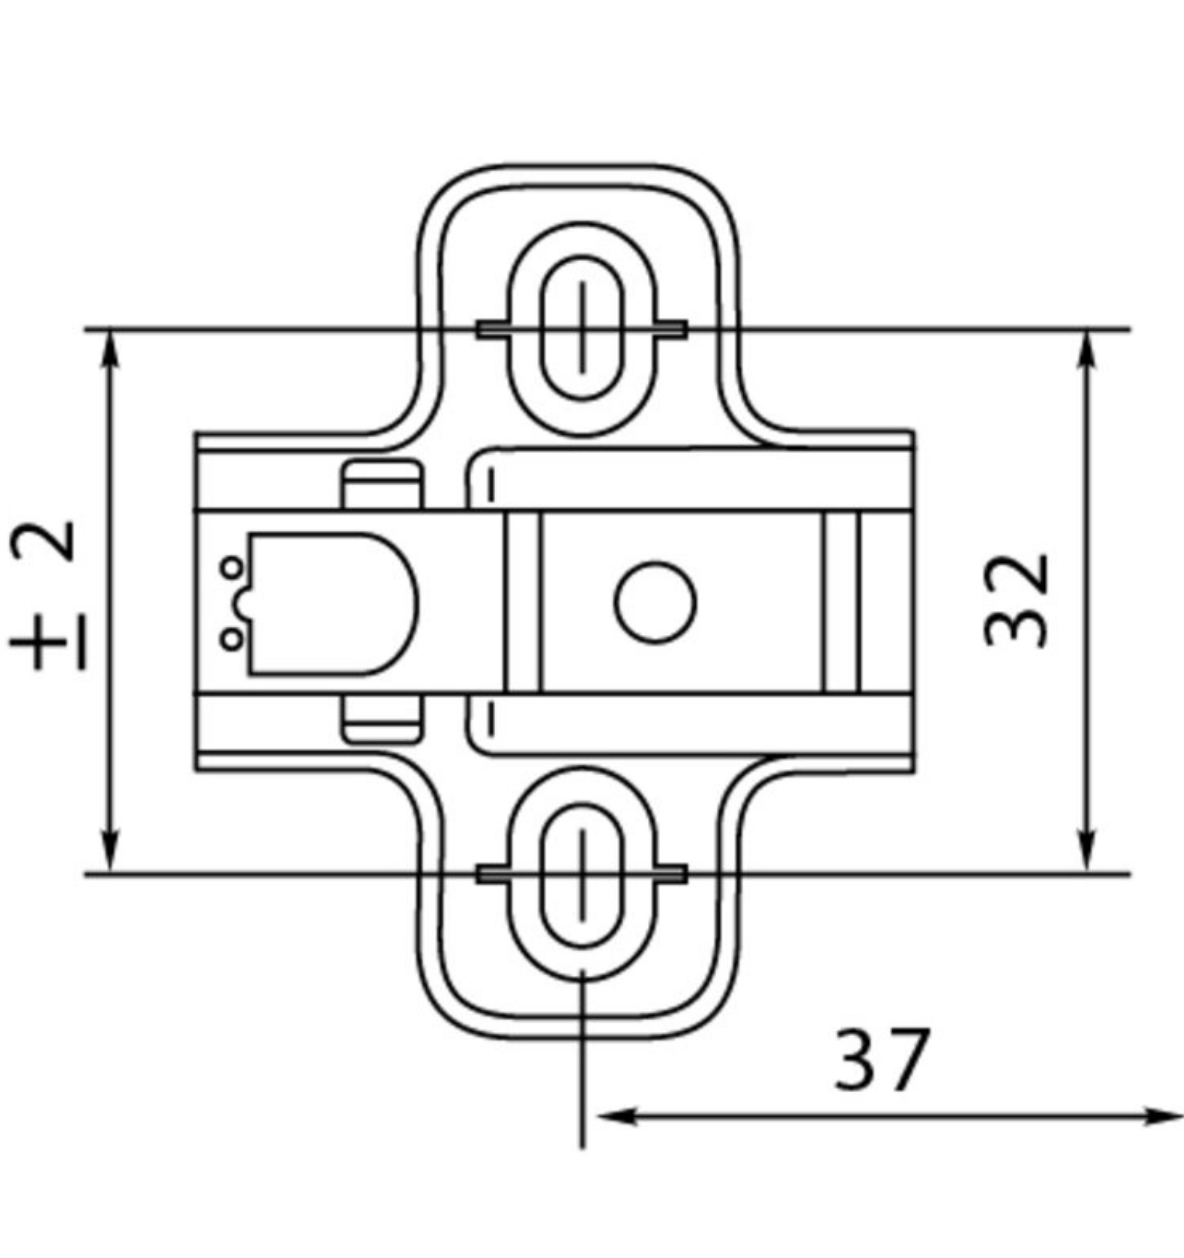

Plate 0mm Clip-On V32 Dowela

Part Number: 105-H04AQ

DTC Clip-On Mounting Plate

Plate 0mm Clip-On V32 Dowela

Closing Type -----	Self-Close
Finish -----	Nickel
Height -----	0 mm
Hinge Type -----	DTC Self-Close Clip-On
Material -----	Steel
Mounting Type -----	Expansion Dowels (11.5mm)
Plate Type -----	Clip-On

V32 dowel

View this product online at <https://marathonhardware.com/pd/105-H04AQ>

Technical Documents

View this product online at <https://marathonhardware.com/pd/105-H04AQ>