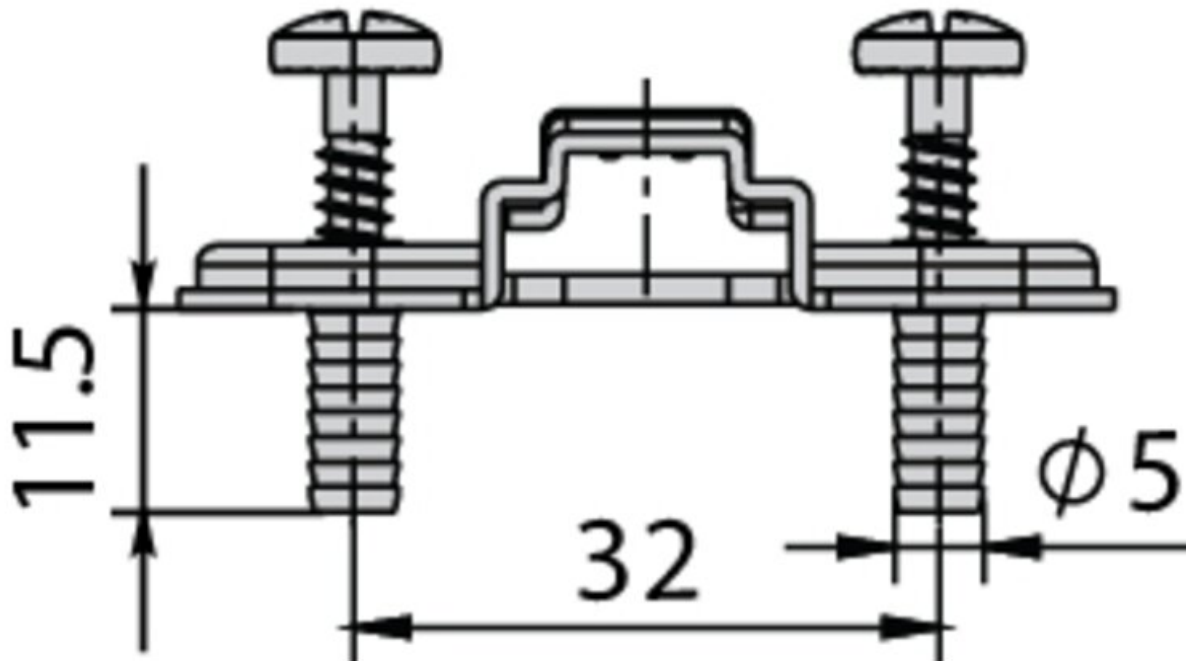

V32 dowel

View this product online at <https://marathonhardware.com/pd/105-H04AQ>