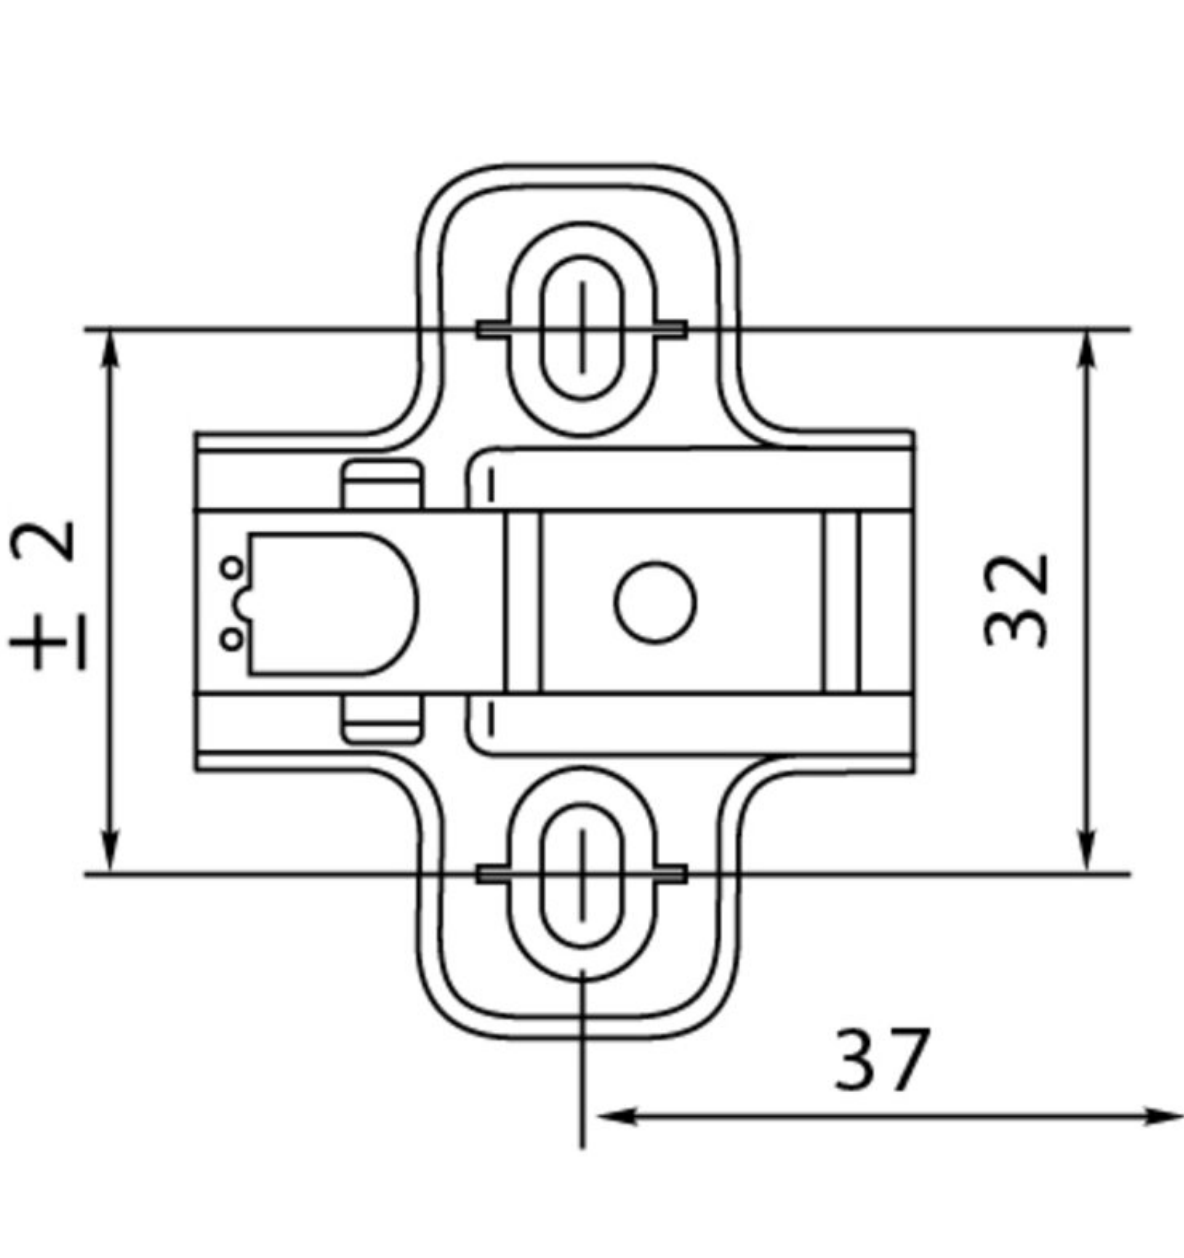

Plate 0mm Clip-On V32 Dowela

Part Number: 105-H04AQ

DTC Clip-On Mounting Plate

Plate 0mm Clip-On V32 Dowela

Closing Type	Self-Close
Finish	Nickel
Height	0 mm
Hinge Type	DTC Self-Close Clip-On
Material	Steel
Mounting Type	Expansion Dowels (11.5mm)
Plate Type	Clip-On

V32 dowel

View this product online at <https://marathonhardware.com/pd/105-H04AQ>

Technical Documents

View this product online at <https://marathonhardware.com/pd/105-H04AQ>