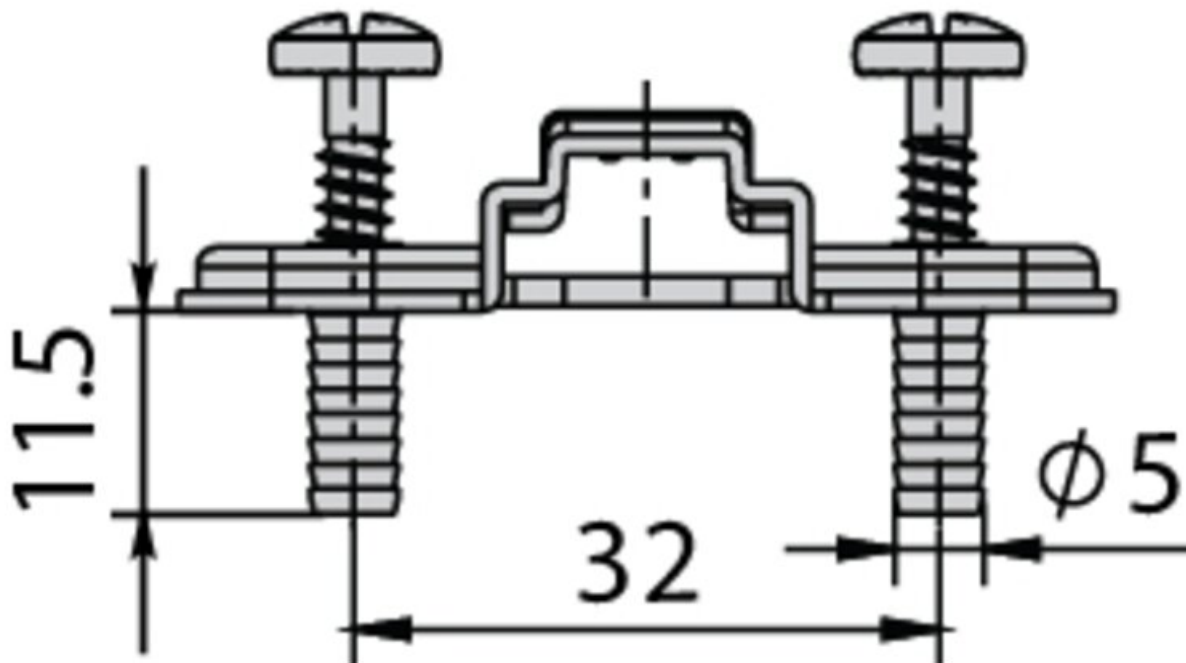

V32 dowel

View this product online at <https://marathonhardware.com/pd/105-H04AQ>