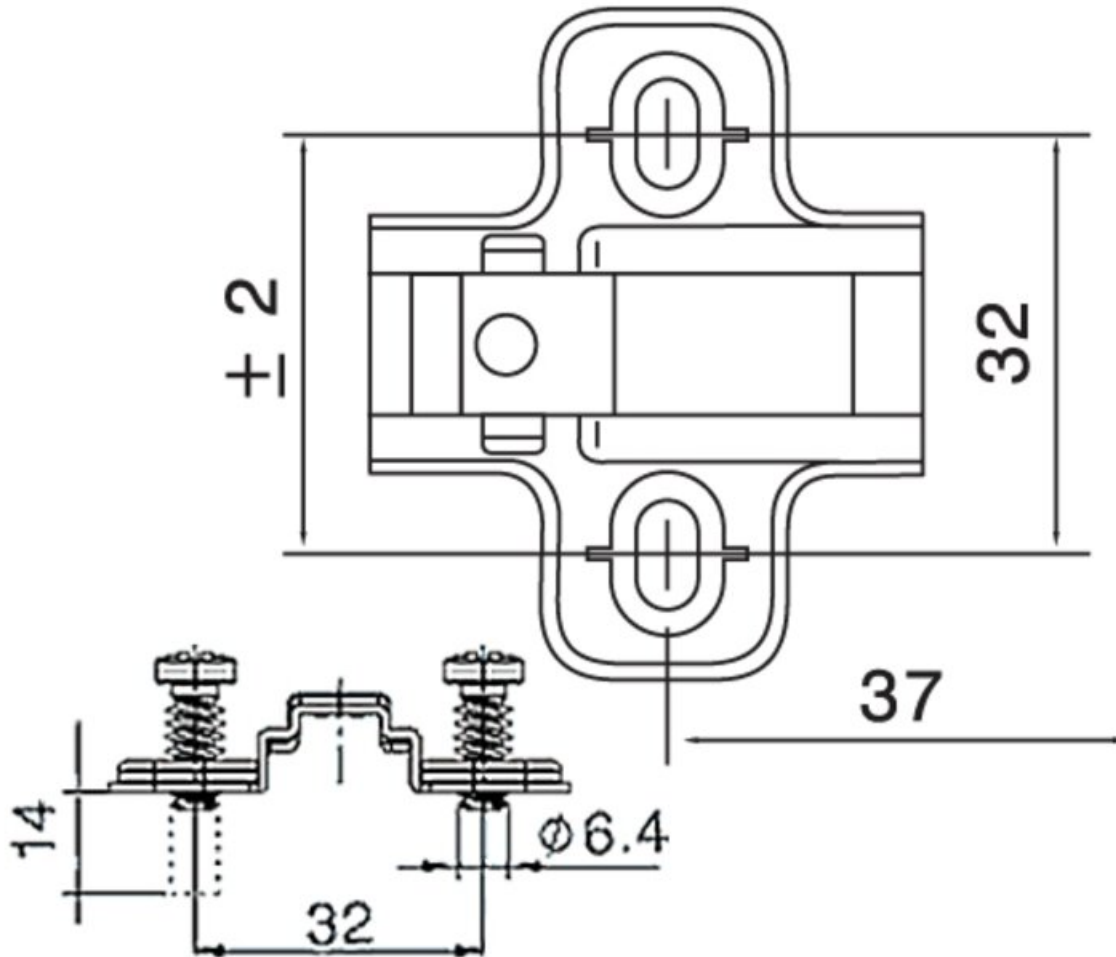

Technical Documents

View this product online at <https://marathonhardware.com/pd/105-96H22AQ>