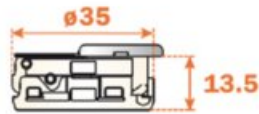

ARTURO SALICE S.p.A. (00468) con Unità S.p.A. (00468)
VIA PROVINCIALE MONTEPRATESE, 10
02040 MONTEPRATESE (COMO) ITALIA
TEL. 031 704204
FAX 031 701808
info.salice@salice.com

DEUTSCHE SALICE GmbH
TALEN WERKWERKSTADT
www.salice.de

SALICE FRANCE S.A.R.L.
06040 ANTIOS
www.salicefrance.com

View this product online at <https://marathonhardware.com/pd/SC7R6MD9>