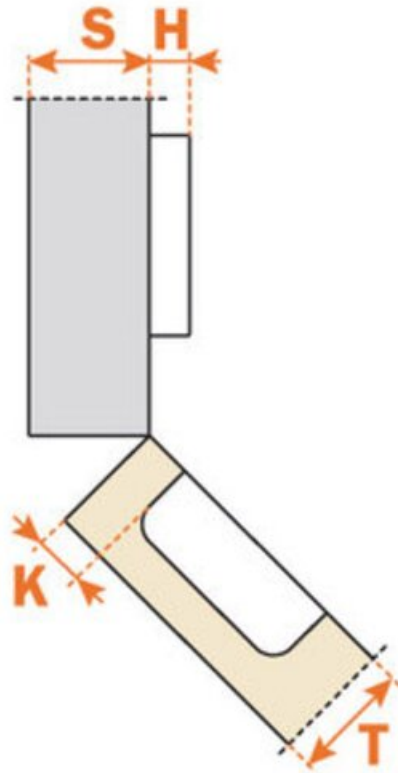

Technical Documents

View this product online at <https://marathonhardware.com/pd/SC7R6MD9>