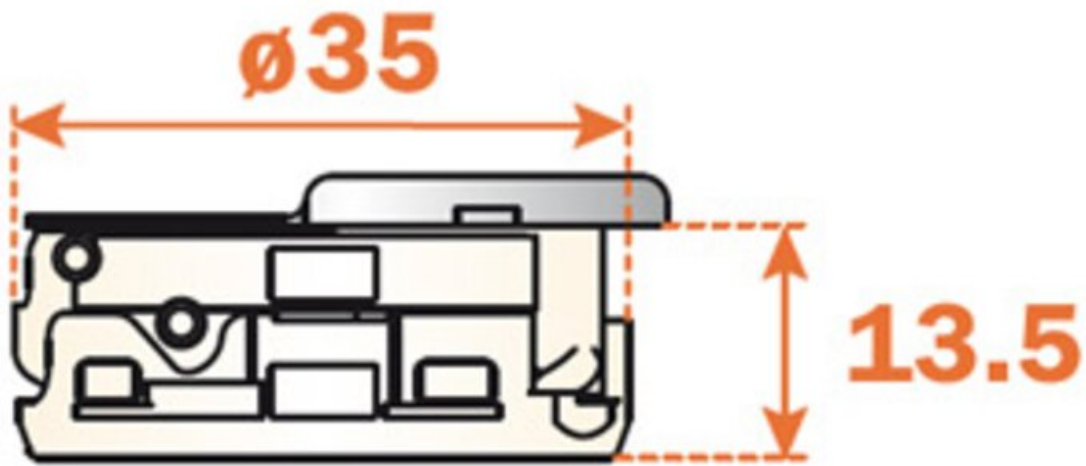

View this product online at <https://marathonhardware.com/pd/SC7R6MD9>