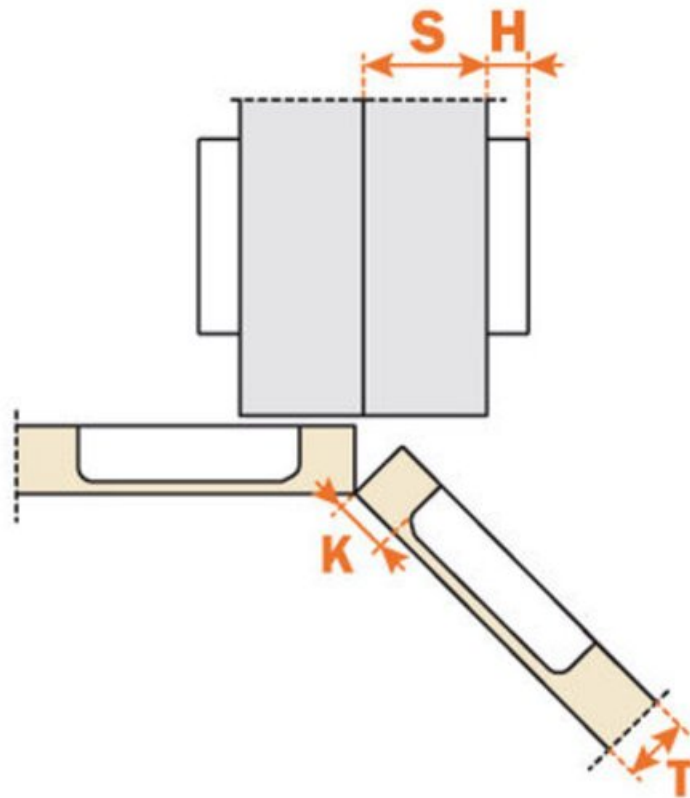

Technical Documents

View this product online at <https://marathonhardware.com/pd/SC176MD9AC>