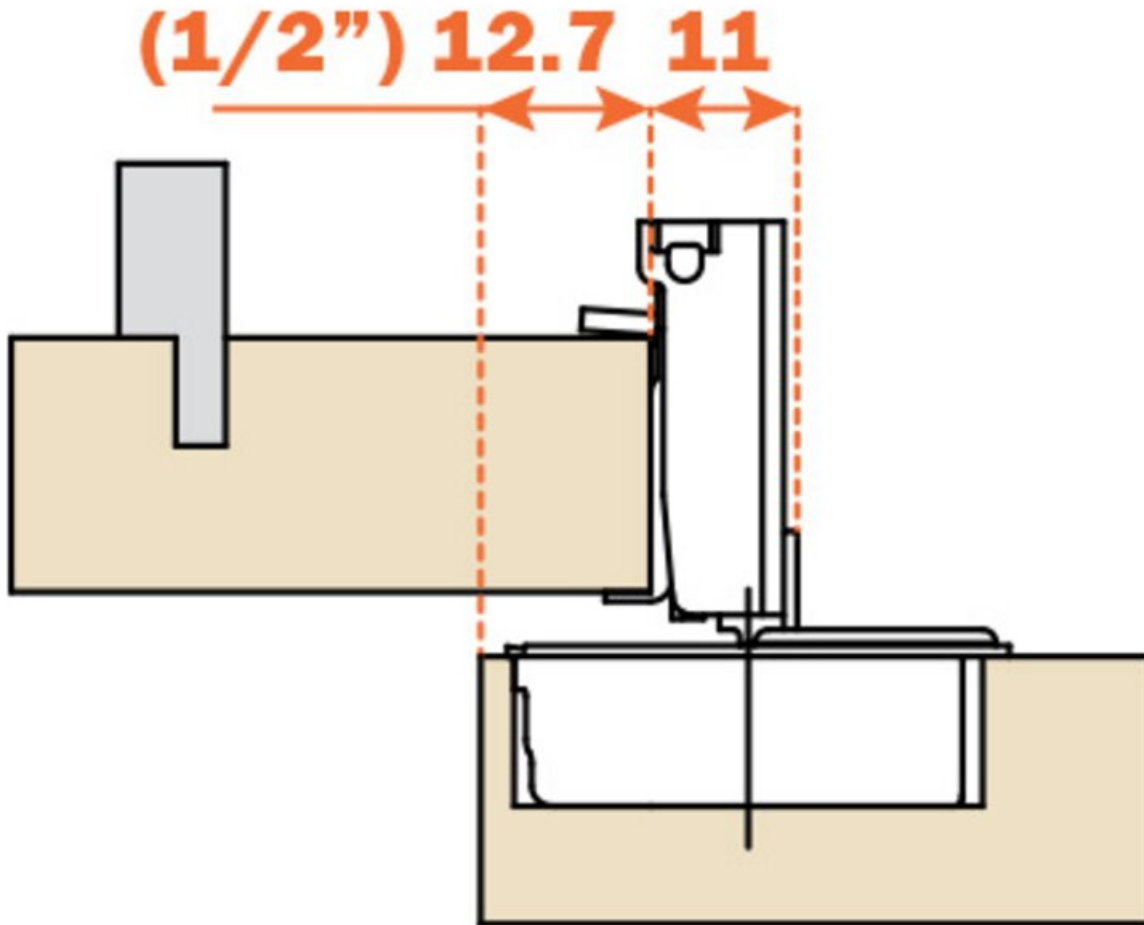

<div>
</div>

Adjustment Type	2-way Cam
Angle	106
Application Type	Face Frame
Closing Type	Soft-Close
Door Type	Face Frame
Finish	Nickel
Hinge Cup Depth	11
Hinge Cup diameter	35 mm
Hinge Door Thickness	Minimum from 15 mm
Hinge Type	Integrated Mounting Plate
Mounting Type	Dowels
Overlay	1/2 in

Product Advantages

- 106 degree opening angle
- 2-way cam adjustment (depth/lateral)
- Integrated soft-close with disable switch
- Integrated mounting plate
- Lifetime warranty

Technical Documents

View this product online at <https://marathonhardware.com/pd/SCUR37D9>