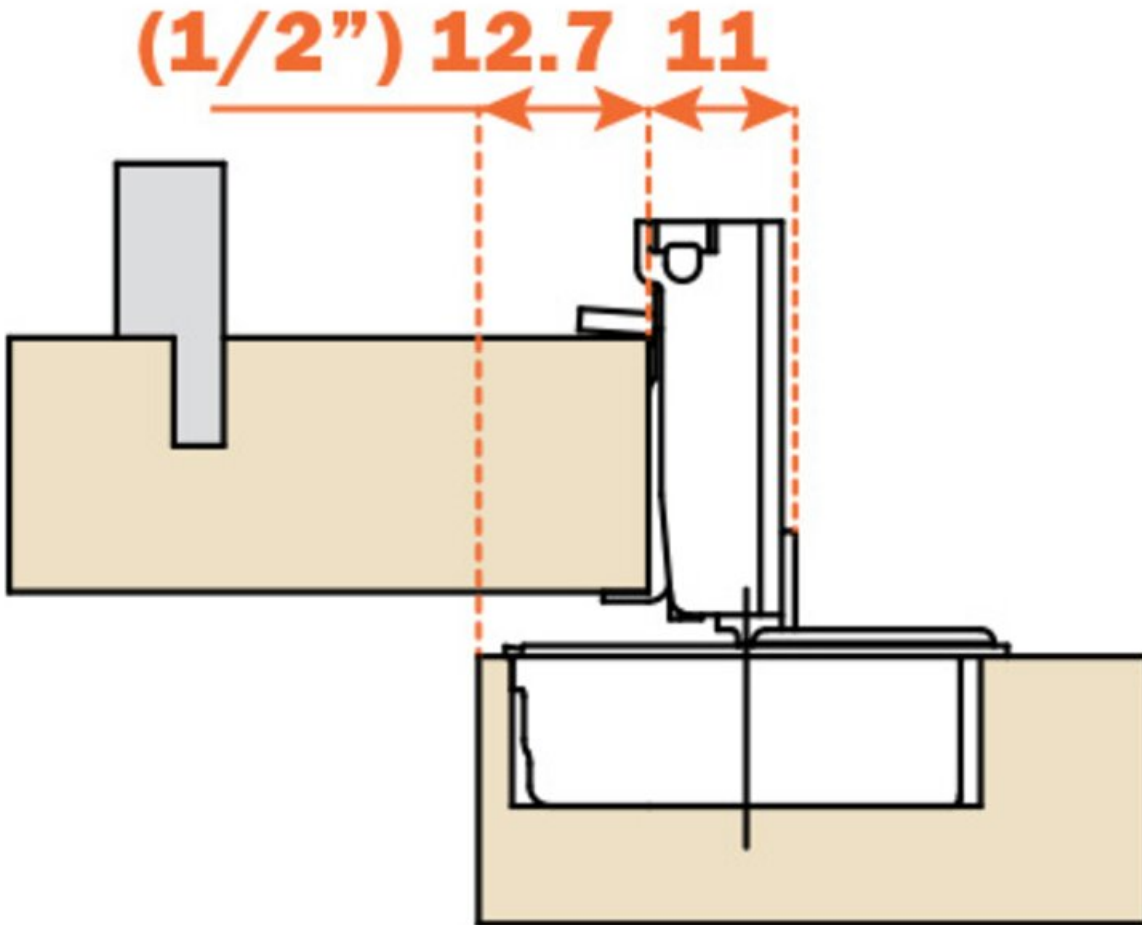

<div>
</div>

Adjustment Type	2-way Cam
Angle	106
Application Type	Face Frame
Closing Type	Soft-Close
Door Type	Face Frame
Finish	Nickel
Hinge Cup Depth	11
Hinge Cup diameter	35 mm
Hinge Door Thickness	Minimum from 15 mm
Hinge Type	Integrated Mounting Plate
Mounting Type	Dowels
Overlay	1/2 in

Product Advantages

- 106 degree opening angle
- 2-way cam adjustment (depth/lateral)
- Integrated soft-close with disable switch
- Integrated mounting plate
- Lifetime warranty

Technical Documents

View this product online at <https://marathonhardware.com/pd/SCUR37D9>