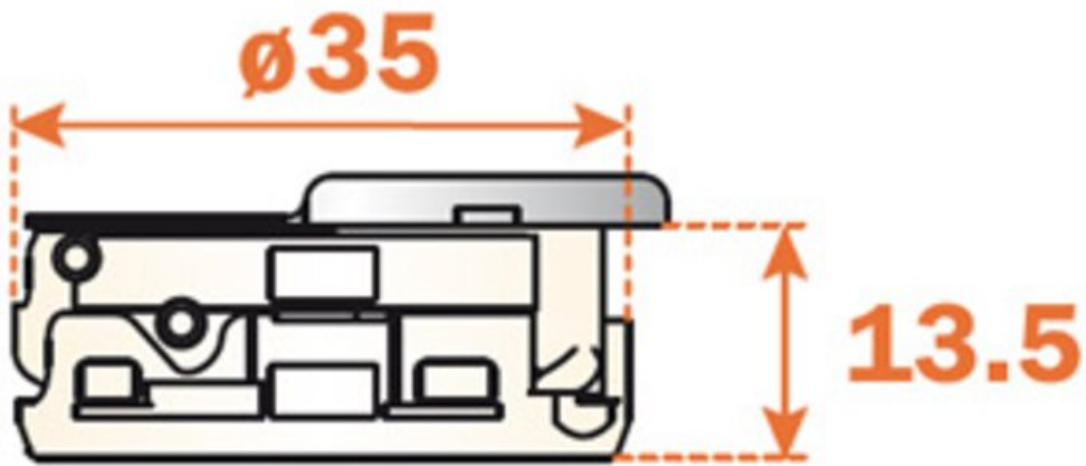

View this product online at <https://marathonhardware.com/pd/SC2RKA9>