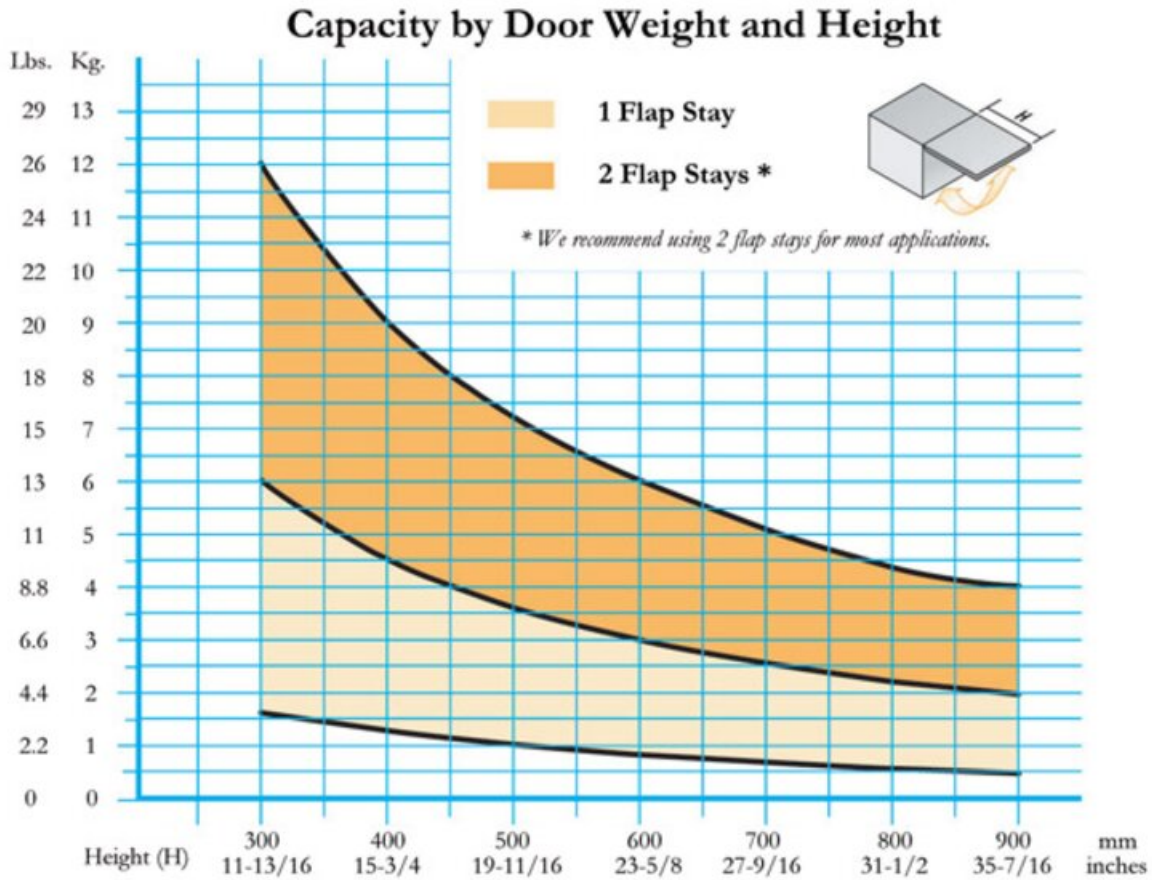

Technical Documents

View this product online at <https://marathonhardware.com/pd/7928-600W-R>