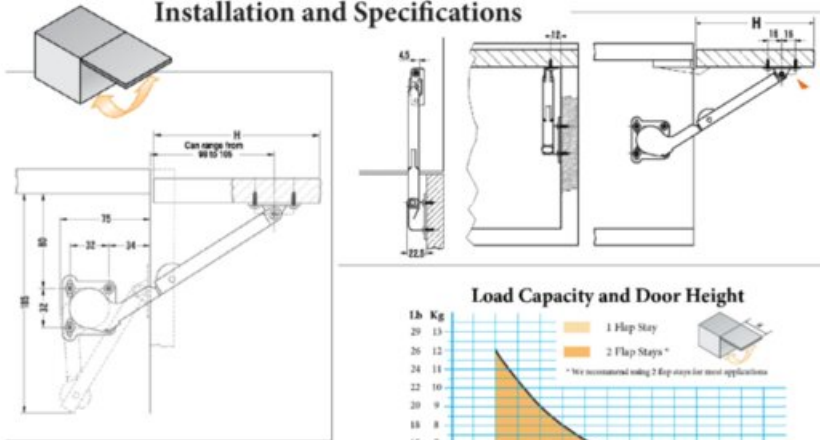

Installation and Specifications

Part Num.	Door Type	Side	Case
7928-600W-L	Wood	Left	10
7928-600W-R	Wood	Right	10

Mississauga 905-607-8665	Barrie 705-792-4416	Calgary 403-291-2231	Edmonton 780-443-8092	Kelowna 250-765-8160	Surrey 604-597-0175
Ontario 800-465-8665 www.marathonhardware.com			Western Canada 800-840-1228 info@marathonhardware.com		

View this product online at <https://marathonhardware.com/pd/7928-600W-R>