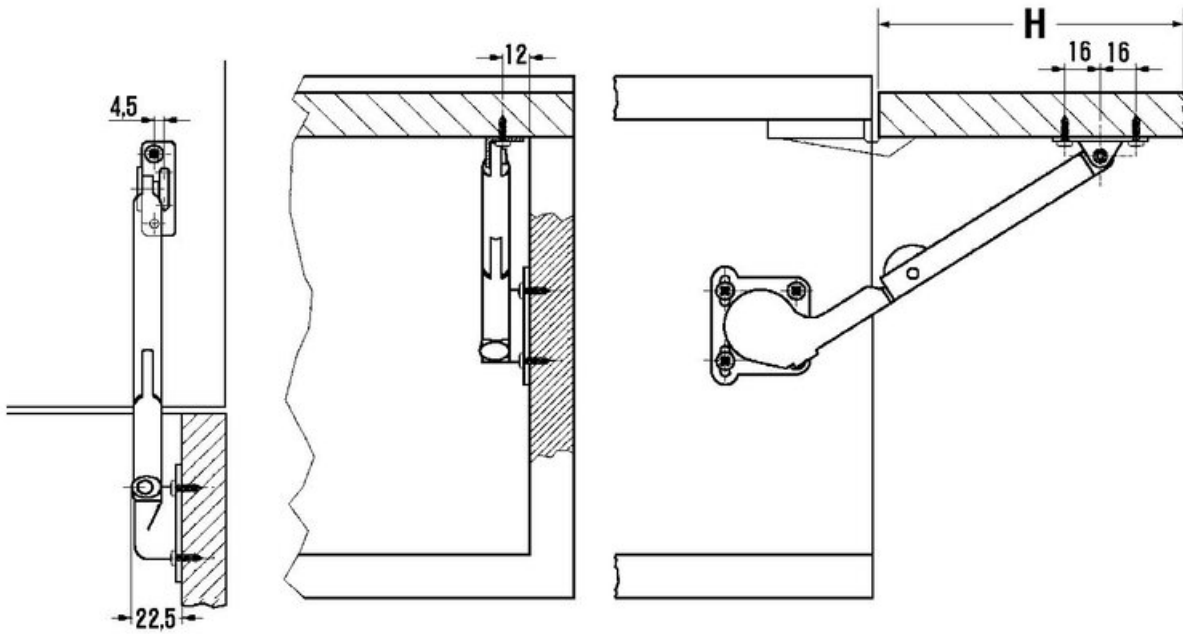

Technical Documents

View this product online at <https://marathonhardware.com/pd/7928-600W-R>