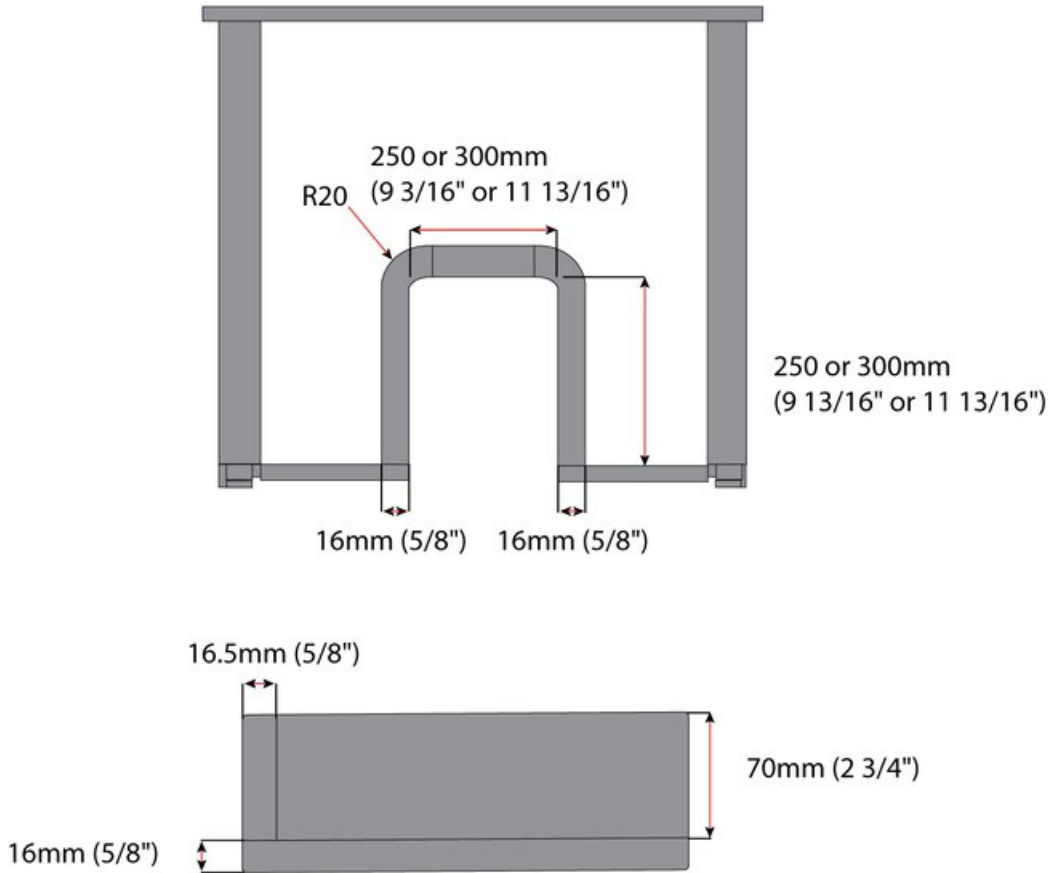

Technical Documents

View this product online at <https://marathonhardware.com/pd/04-1661-250G-R>