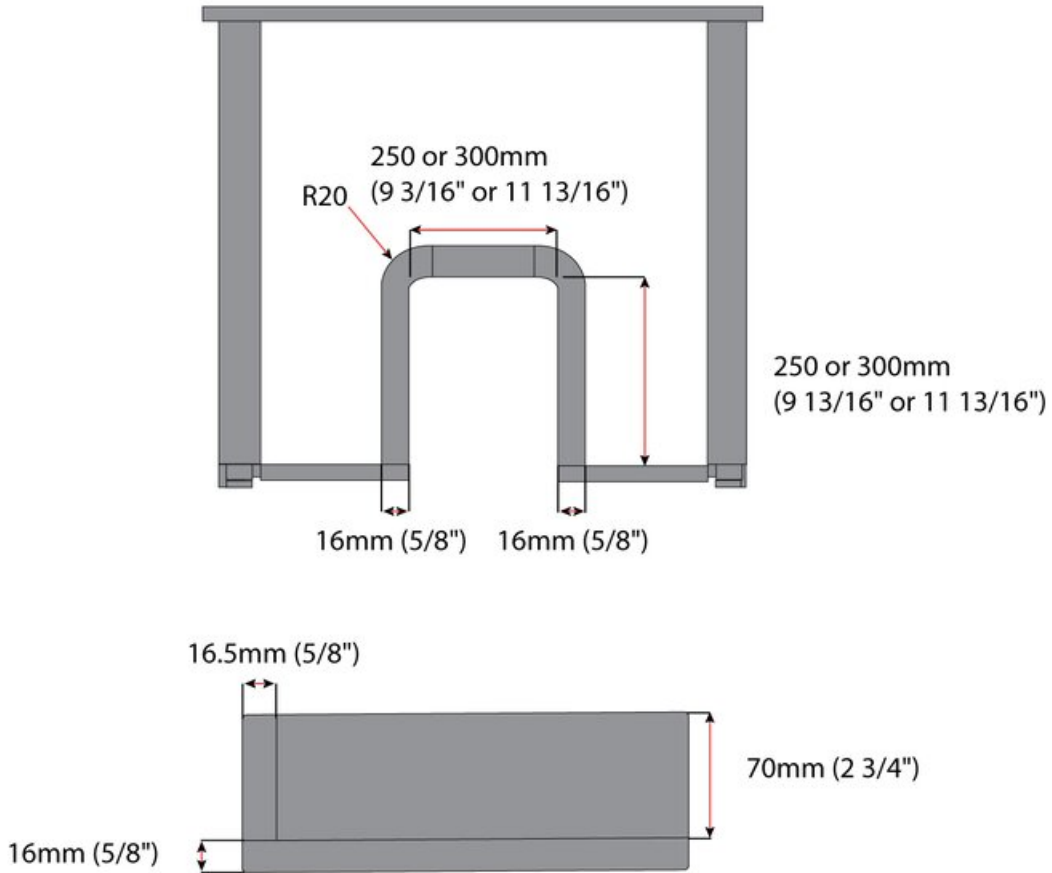

Technical Documents

View this product online at <https://marathonhardware.com/pd/04-1661-300G-L>