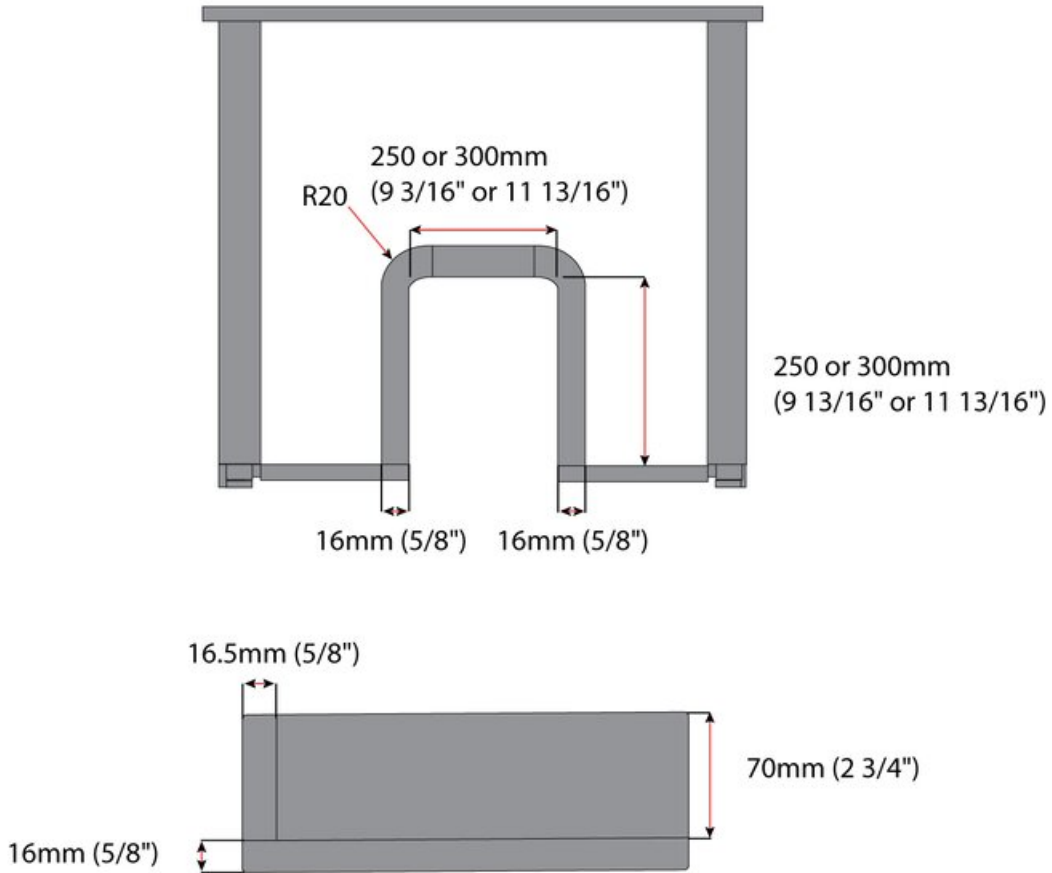

Technical Documents

View this product online at <https://marathonhardware.com/pd/04-1661-300G-R>