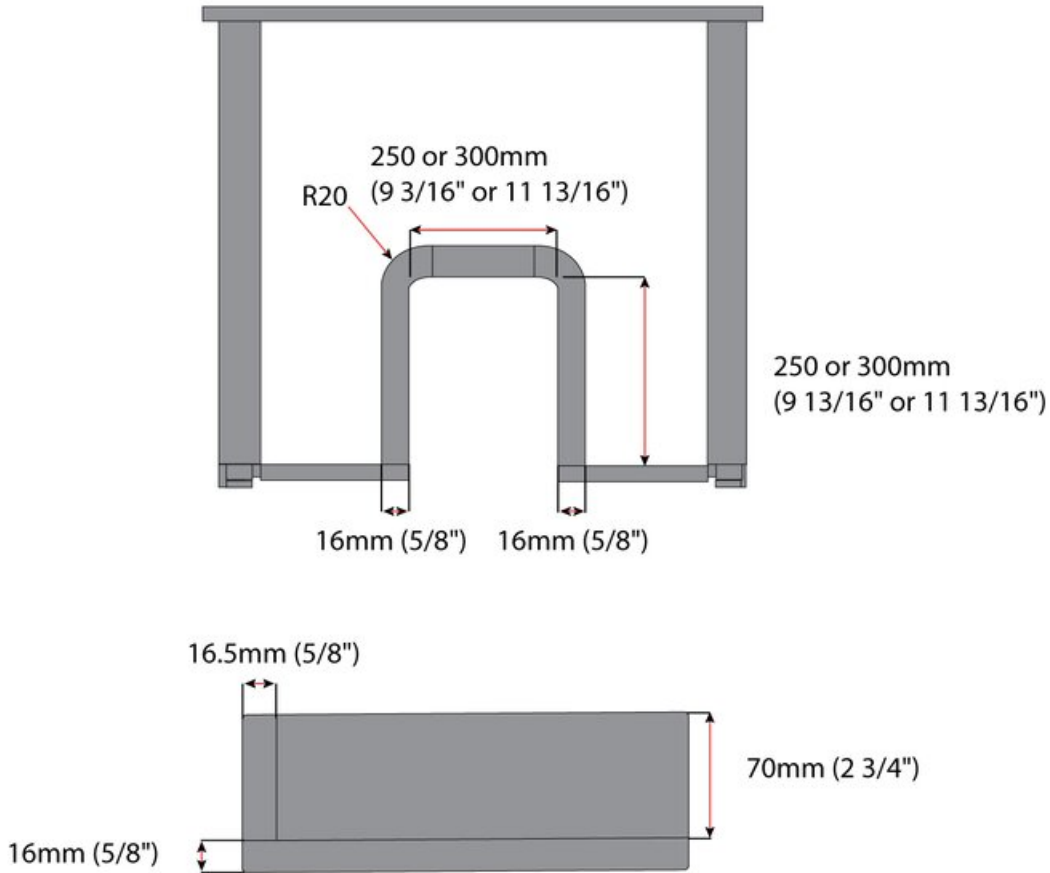

Technical Documents

View this product online at <https://marathonhardware.com/pd/04-1661-250G-C>