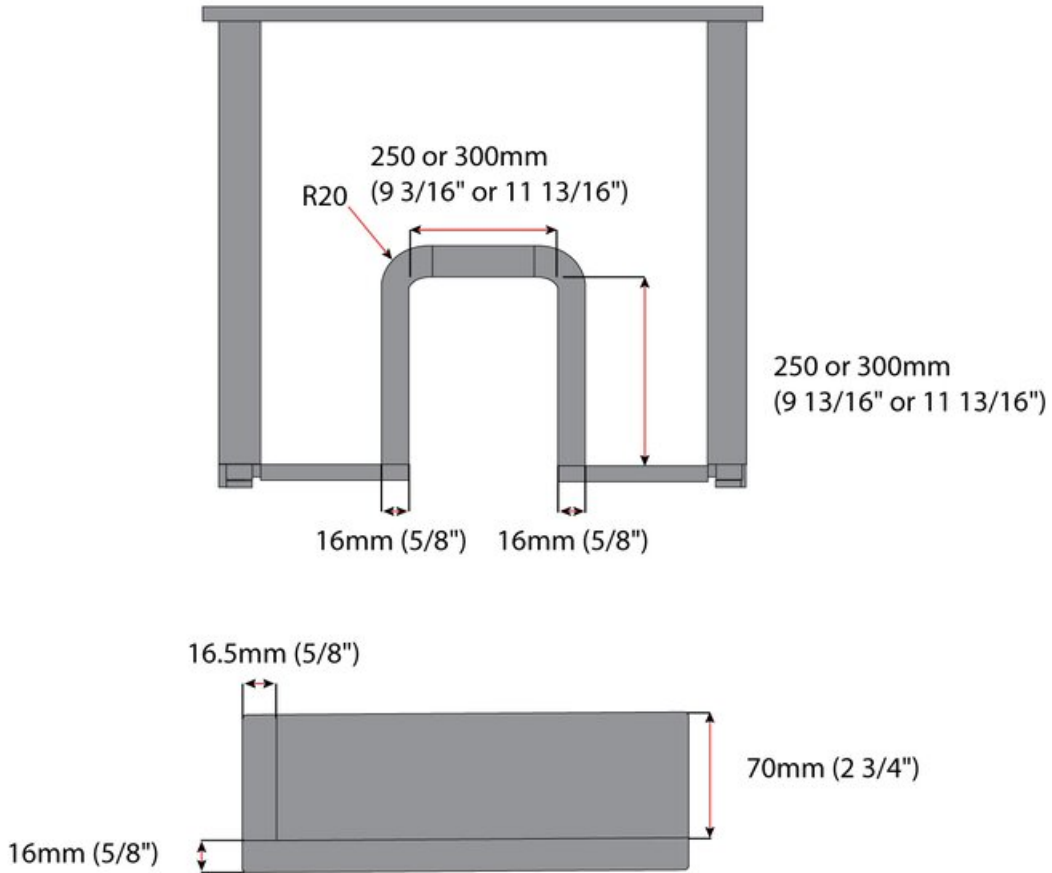

Technical Documents

View this product online at <https://marathonhardware.com/pd/04-1661-300G-C>