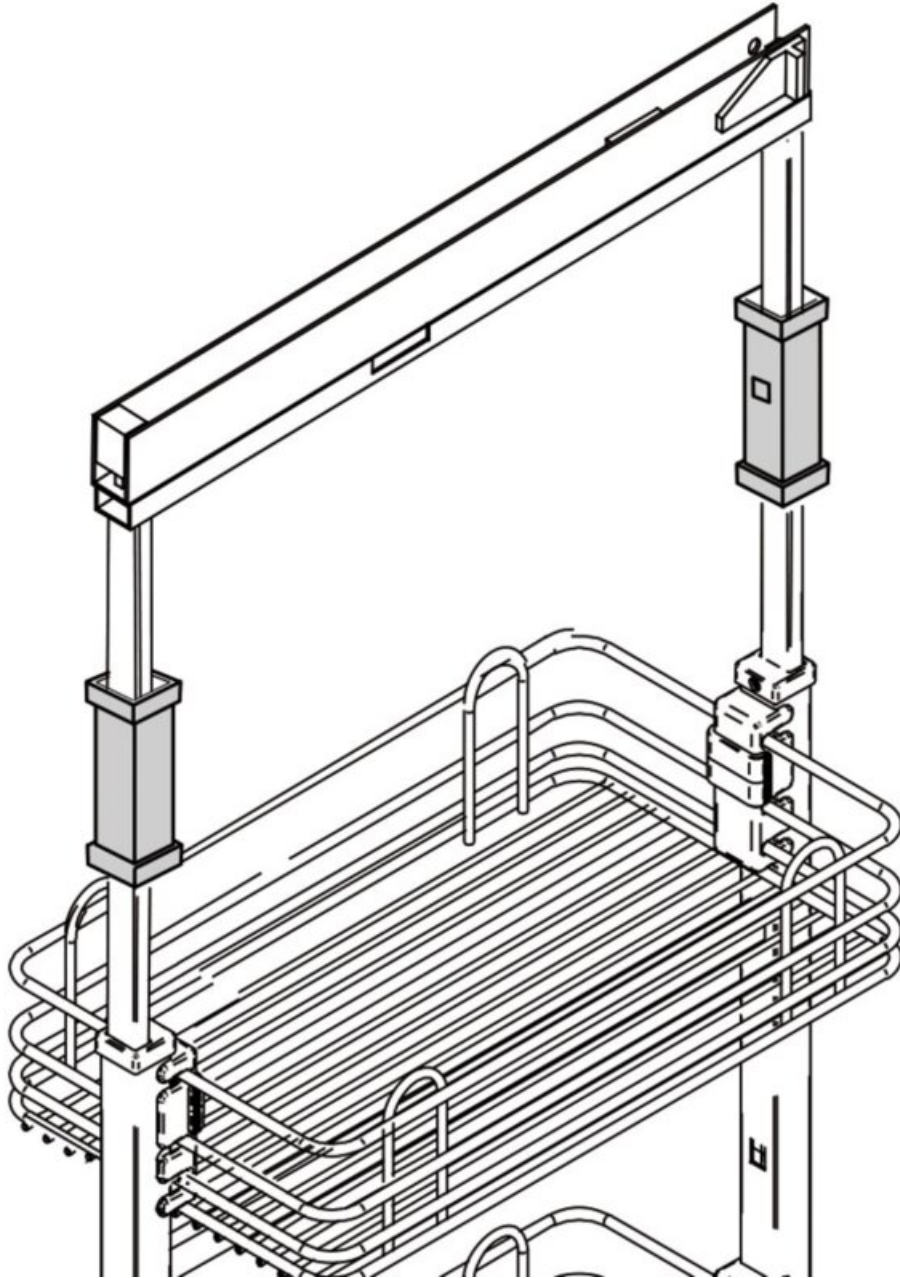

Technical Documents

View this product online at <https://marathonhardware.com/pd/041-VBA>