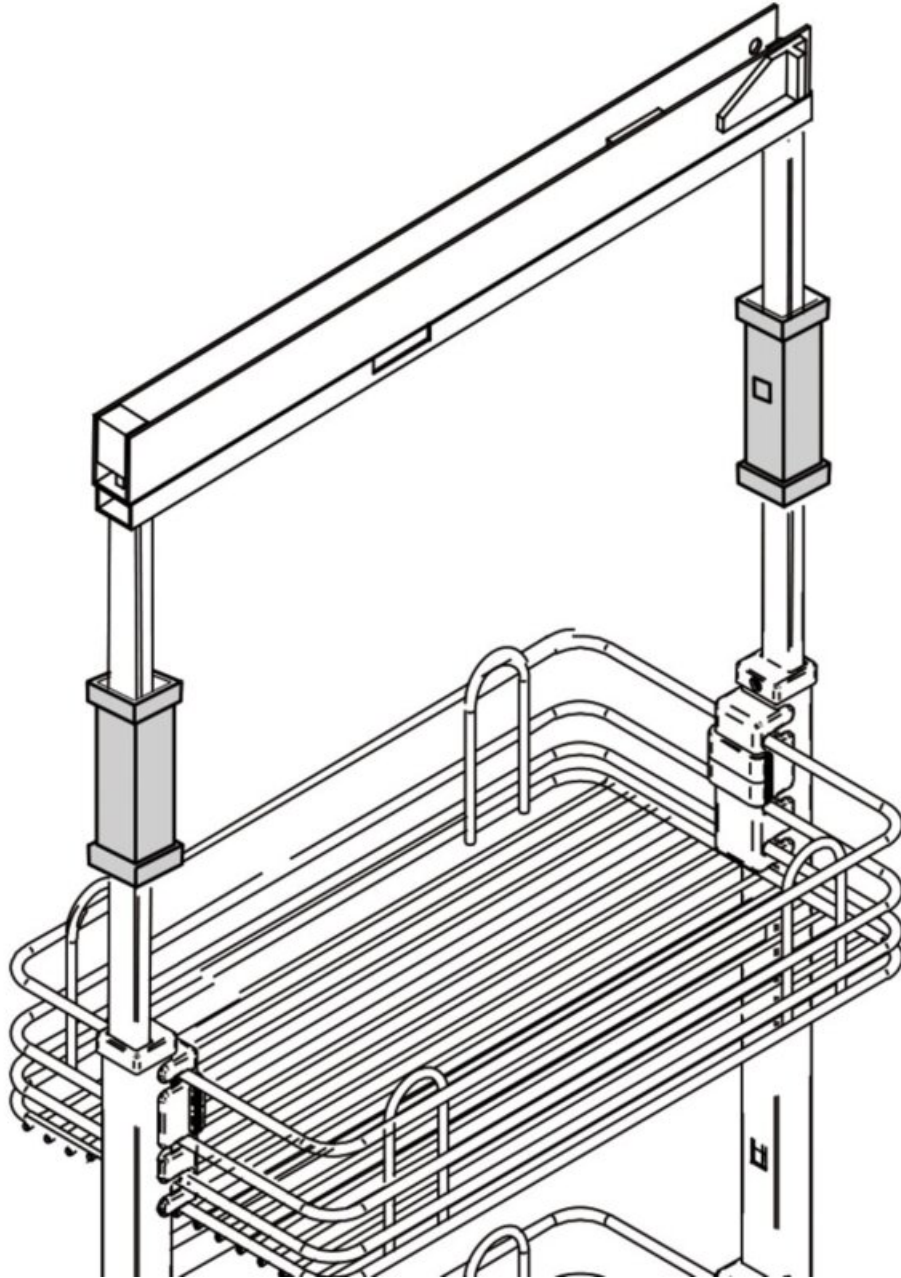

Extra Basket Adaptor for Extendable Frame, Anthracite Dark Grey

Part Number: 041-VGBA-AG

Extra Basket Adaptor for Extendable Frame, Anthracite Grey

Provides a mounting point for additional basket in the extendable section of the pantry frame.

Finish	Anthracite Grey
Frame Finish	Anthracite
Height	140 mm

Product Description

This adaptor bracket enables you to install an additional basket to the extension part of the pantry pullout frame.

Technical Documents