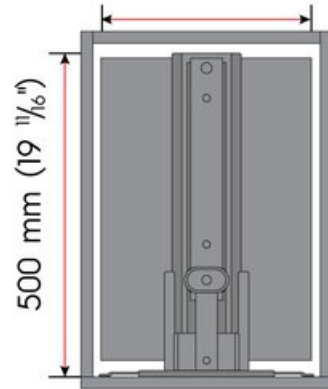

### Pantry Pull Out Frame

These height-adjustable frames for the Pantry Pullout system are intended to be used with the heavy-duty Pivoting Pantry Slide

Depth	497mm
Finish	Light Grey
Frame Type	Short
Height	1093mm - 1393mm
Interior Height Required	1093 - 1393mm (43 - 54-13/16 in)
Material	Metal
Width	30mm

## Product Advantages

- Soft-close with full-extension
- 90 degree pivot angle at full opening
- Multiple door widths supported
- Three adjustable frame heights
- Door brackets includes 6-way adjustment
- Baskets for 500mm (20") cabinet width are max. compatible for rotation
- Anti-slip wood melamine bottom baskets are TSCA Title VI compliant
- Load capacity: 100kg (220lbs)

## Technical Documents

250-550 mm (9 <sup>7</sup>/<sub>8</sub>"- 21 <sup>5</sup>/<sub>8</sub>")

487 mm (19 <sup>1</sup>/<sub>6</sub>")

↑ Height  
↓ 1060-2160 mm (41 <sup>3</sup>/<sub>4</sub>"- 85 <sup>1</sup>/<sub>6</sub>")

## Technical Documents

250- 450mm (9 7/8"- 17 3/4")

↑  
↓  
Height  
1093-1993 mm (43"- 78 1/2")

View this product online at <https://marathonhardware.com/pd/041-VSF1204>