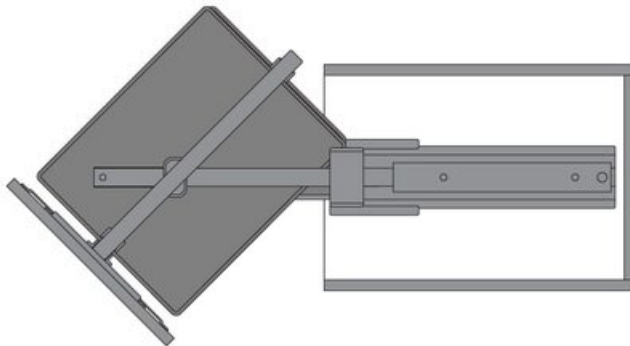

View this product online at <https://marathonhardware.com/pd/041-VSF1204>