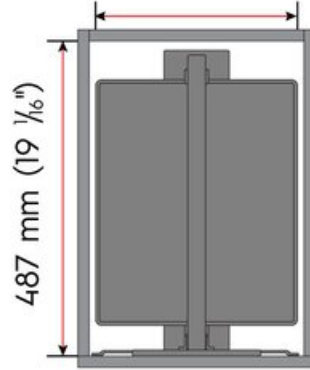

### Pantry Pull Out Frame

These height-adjustable frames for the Pantry Pullout system are intended to be used with the heavy-duty Pivoting Pantry Slide

Depth	497mm
Finish	Light Grey
Frame Type	Short
Height	1093mm - 1393mm
Interior Height Required	1093 - 1393mm (43 - 54-13/16 in)
Material	Metal
Width	30mm

## Product Description

This pantry pullout features a unique pivoting slide that rotates 90 degrees in either direction at full opening. With two basket styles in a range of widths, this is a complete system for any sized pantry project.

## Product Advantages

- Soft-close with full-extension
- 90 degree pivot angle at full opening
- Multiple door widths supported
- Three adjustable frame heights
- Door brackets includes 6-way adjustment
- Baskets for 500mm (20") cabinet width are max. compatible for rotation
- Anti-slip wood melamine bottom baskets are TSCA Title VI compliant
- Load capacity: 100kg (220lbs)

## Technical Documents

250-550 mm (9 <sup>7</sup>/<sub>8</sub>"- 21 <sup>5</sup>/<sub>8</sub>")

487 mm (19 <sup>1</sup>/<sub>6</sub>")

↑ Height  
↓ 1060-2160 mm (41 <sup>3</sup>/<sub>4</sub>"- 85 <sup>1</sup>/<sub>6</sub>")