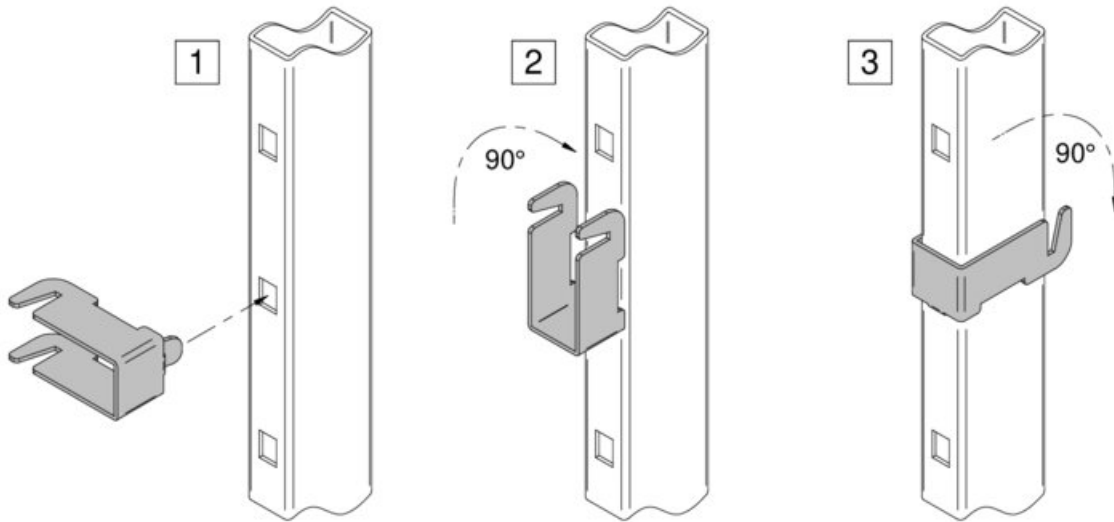

Cod: 4004113640

1/2

View this product online at <https://marathonhardware.com/pd/041-VGM1960-AG>