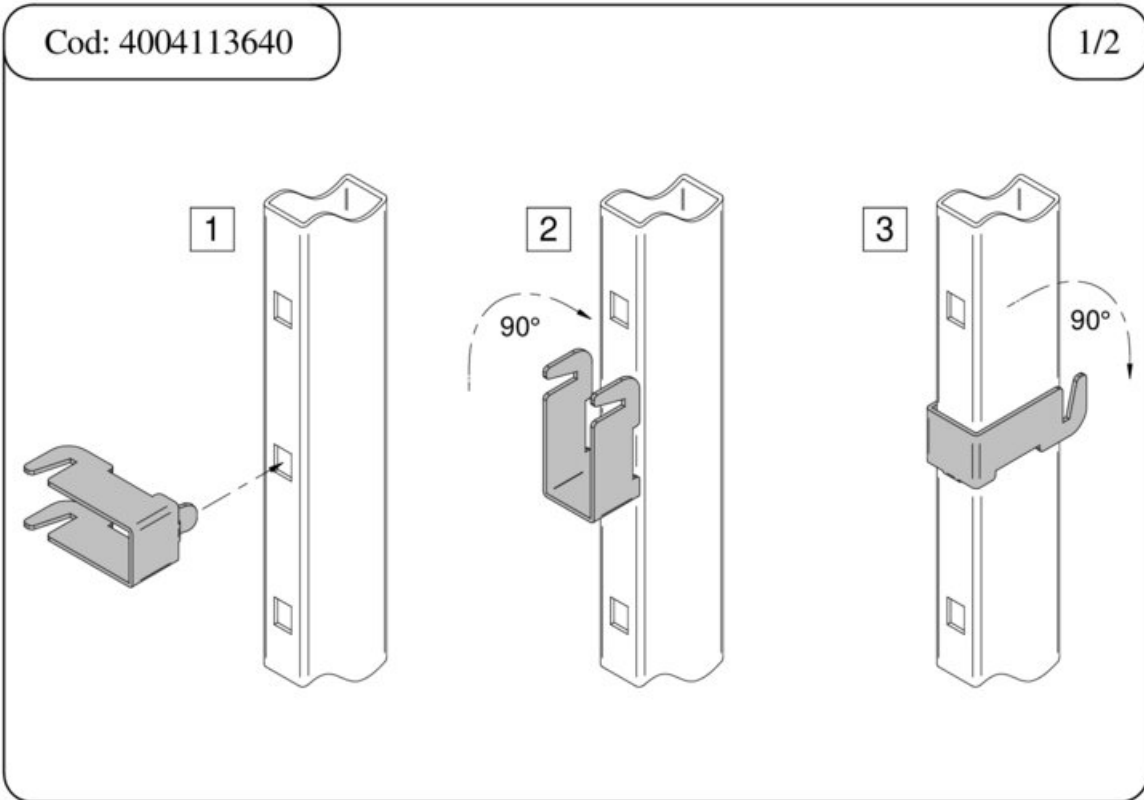

View this product online at <https://marathonhardware.com/pd/041-VGM1960-AG>