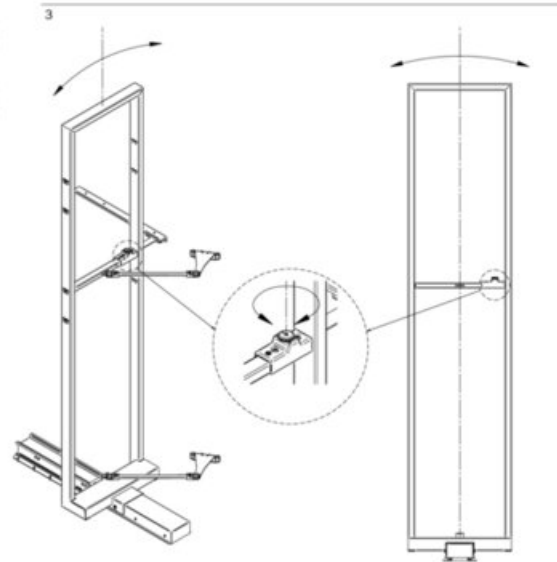

Technical Documents

Maxi-Pantry

1. Overall dimensions
2. Maxi-Pantry:
  Opening door to 120°

3. Lateral tilt adjustment

View this product online at <https://marathonhardware.com/pd/041-VGM1960-AG>