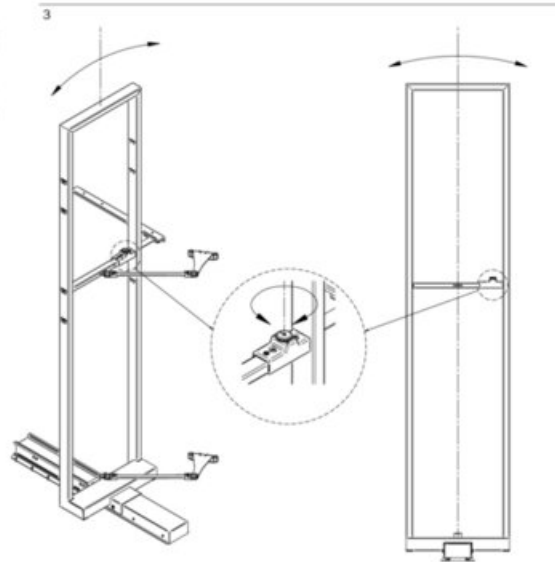

Technical Documents

Maxi-Pantry

1. Overall dimensions
2. Maxi-Pantry:
  Opening door to 120°

3. Lateral tilt adjustment

View this product online at <https://marathonhardware.com/pd/041-VGM1960-AG>