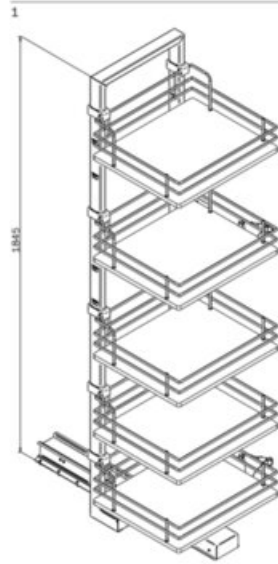

Technical Documents

Maxi-Pantry

1. Overall dimensions
2. Maxi-Pantry:
  Opening door to 120°

3. Lateral tilt adjustment

View this product online at <https://marathonhardware.com/pd/041-VGM1960-AG>