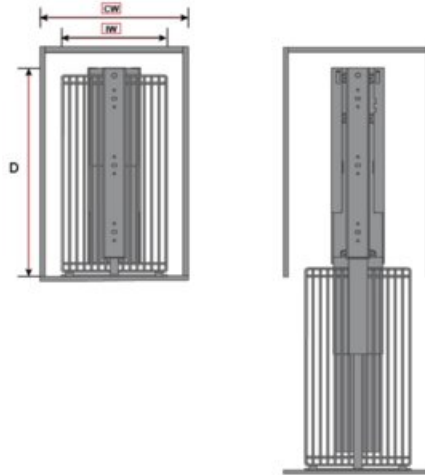

Basket Bottom Colour	----- Chrome
Basket Bottom Type	----- Wire Bottom
Basket Wire Finish	----- Chrome
Baskets Included?	----- 12 Baskets
Closing Type	----- Soft-Close
Finish	----- Chrome
Frame Finish	----- Light Grey
Frame Type	----- Tall
Interior Depth Required	----- 490 mm (19-5/16 in)
Interior Height Required	----- 1870 to 2170 mm (73-9/16 to 85-3/8 in)
Load Capacity	----- 60 kg (132 lbs)
Pullout Type	----- Pantry
Slide Extension Type	----- Full Extension
Suggested for Cabinet (Door) Width	--- 300 mm (12 in)

Product Advantages

- Soft-close, full-extension slides
- Chrome wire baskets
- Load capacity: 60kg (132lbs)

Technical Documents

Planning

Minimum Interior Cabinet Dimensions mm/inch

- 1 W x H x D [IW]x 1270 - 1570mm x 510 ([IW] x 50 - 61 ¼ x 20 ¼")
- 2 W x H x D [IW]x 1570 - 1870mm x 510 ([IW] x 61 ¼ - 73 ¼ x 20 ¼")
- 3 W x H x D [IW]x 1870 - 2170mm x 510 ([IW] x 73 ¼ - 85 ¼ x 20 ¼")

1 Short Frame with 8 Baskets

H x D
1270 - 1570 x 510mm
(50 - 61 ¼ x 20 ¼")

Cabinet Width CW	Interior Width IW	Part#
300mm (12")	247mm (9 ¾")	041-HA131-G2
400mm (16")	340mm (13 ¼")	041-HA141-G2

2 Medium Frame with 10 Baskets

H x D
1570 - 1870 x 510mm
(61 ¼ - 73 ¼ x 20 ¼")

Cabinet Width CW	Interior Width IW	Part#
300mm (12")	247mm (9 ¾")	041-HB131-G2
400mm (16")	340mm (13 ¼")	041-HB141-G2

3 Tall Frame with 12 Baskets

H x D
1870 - 2170 x 510mm
(73 ¼ - 85 ¼ x 20 ¼")