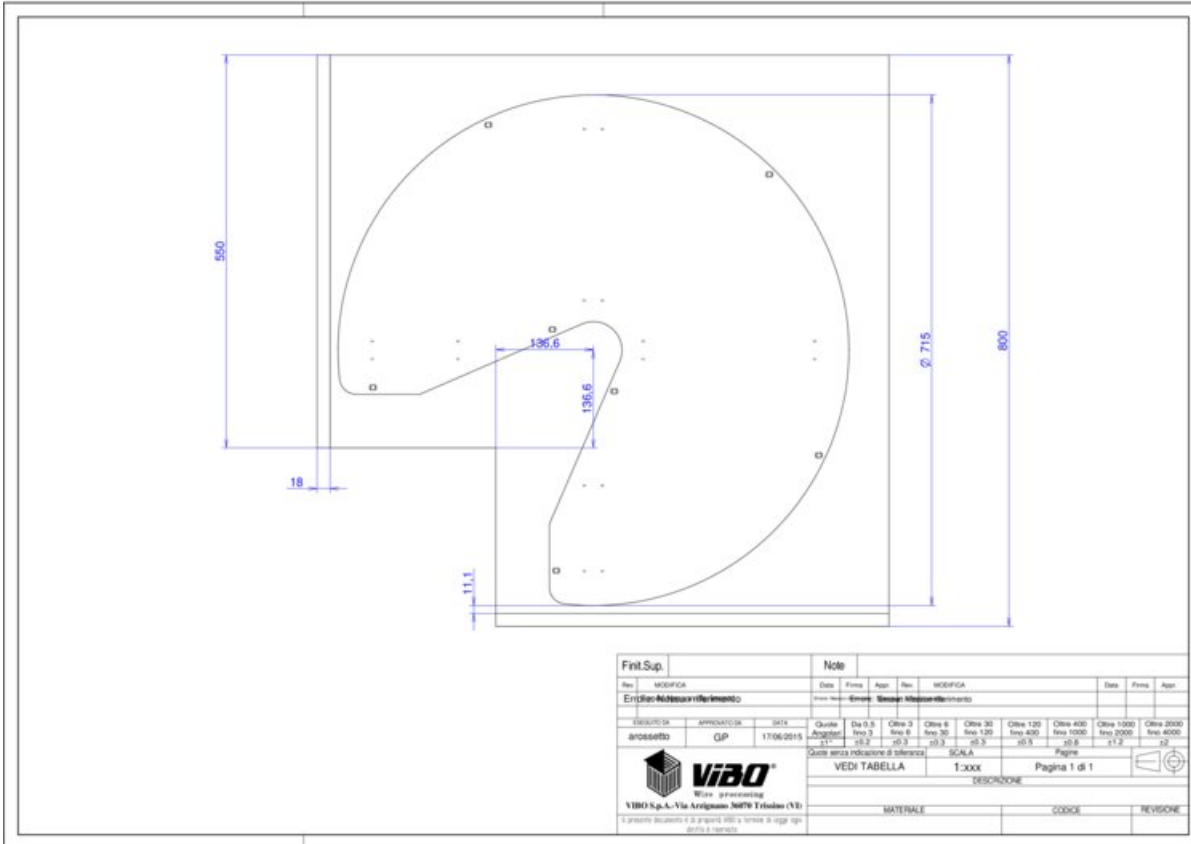

Technical Documents

View this product online at <https://marathonhardware.com/pd/041-VGLQ734-VCH>