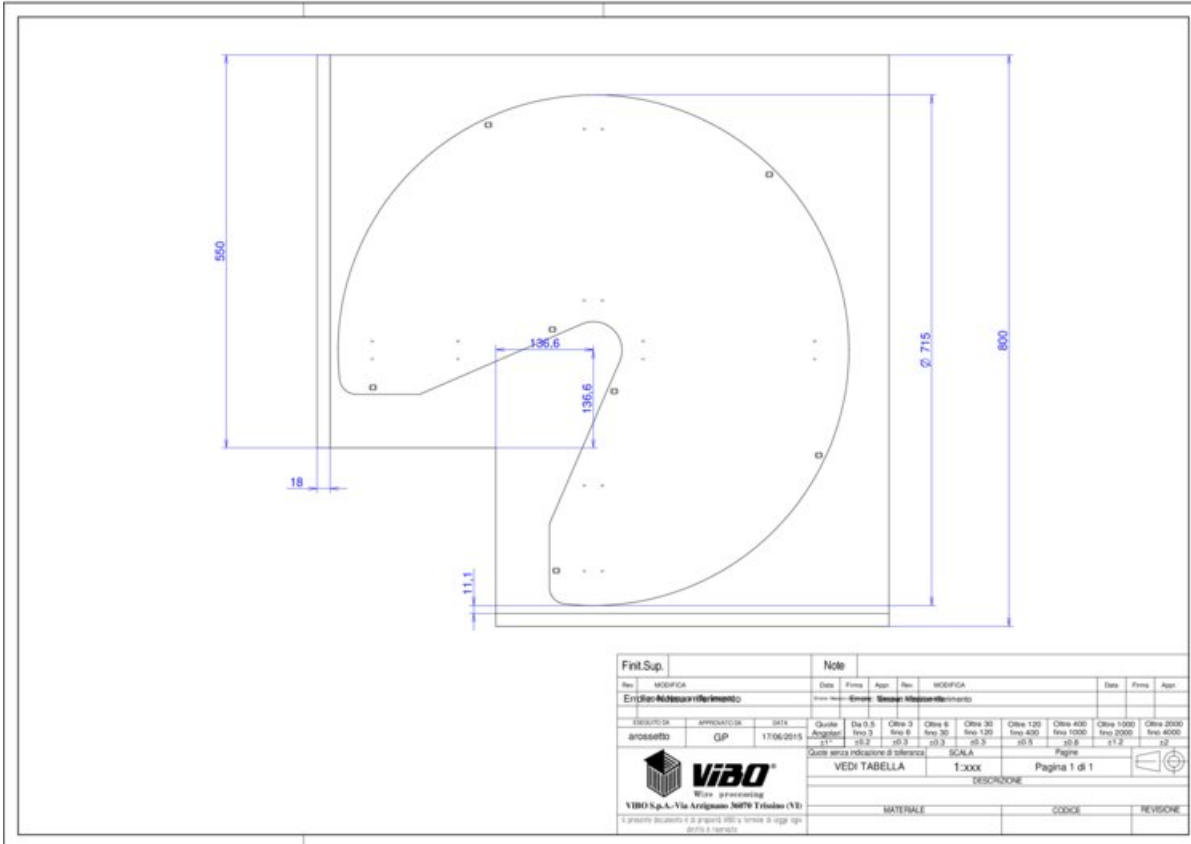

Technical Documents

View this product online at <https://marathonhardware.com/pd/041-VGLQ734-AG>