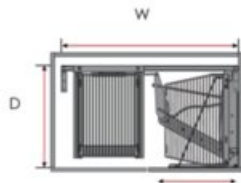

Minimum Interior Cabinet Dimensions

W x H x D 849 x 586 x 489mm (33 3/4 x 23 1/4 x 19 1/4")

800.840.1228 / MARATHONHARDWARE.COM

View this product online at <https://marathonhardware.com/pd/041-VSCR>