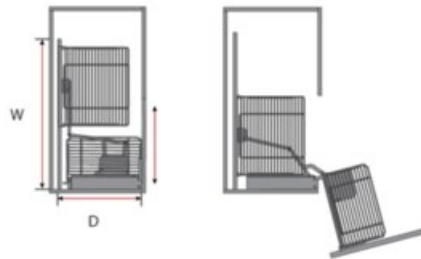

Minimum Interior Cabinet Dimensions

W x H x D 860 - 968 x 537 x 513mm (33 3/4" - 38 1/4" x 21 1/4" x 20 1/4")

800.840.1228 / MARATHONHARDWARE.COM

View this product online at <https://marathonhardware.com/pd/041-MH111B>