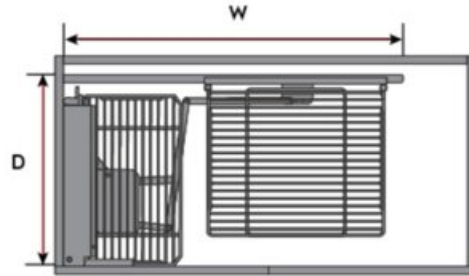

Technical Documents

Planning

Minimum Interior Cabinet Dimensions mm/inch

W x H x D 860 - 968 x 537 x 513mm (33 7/8" - 38 1/8" x 21 1/8" x 20 1/8")

*Left Open Shown. Product is Universal.

View this product online at <https://marathonhardware.com/pd/041-MH111B>