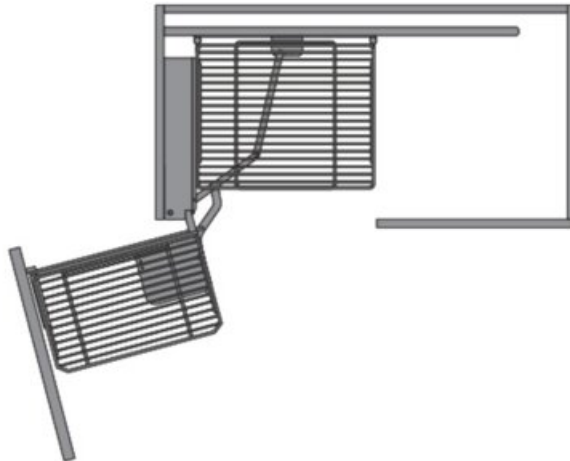

Technical Documents

Planning

Minimum Interior Cabinet Dimensions mm/inch

W x H x D 860 - 968 x 537 x 513mm (33 7/8" - 38 1/8" x 21 1/8" x 20 1/16")

*Left Open Shown. Product is Universal.

View this product online at <https://marathonhardware.com/pd/041-MH111B>