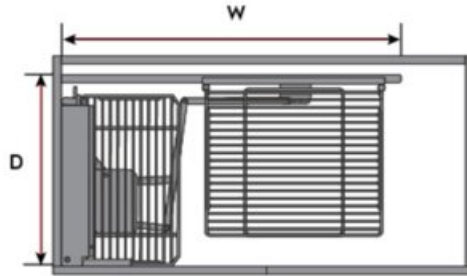

Product Description

Maximize the effective storage and organizational use of your hard to reach corner cabinets. With the Magic Corner, you will have no issue storing a large amount of items in your corner cabinet on the high capacity frame and large wire baskets. The smooth soft-closing action will give you a real piece of mind as you work throughout your kitchen. A classic chrome wire Magic Corner storage pullout featuring soft-close door. The adjustable width frame that is also universal for both directions, make this best-selling corner storage solution an excellent choice for any project.

Advantage over previous generation design:

- Improved brackets and stability
- Quieter rollers and closing action
- Easier installation

Technical Documents

Planning

Minimum Interior Cabinet Dimensions mm/inch

W x H x D 860 - 968 x 537 x 513mm (33 7/8" - 38 1/8" x 21 1/8" x 20 1/16")

*Left Open Shown. Product is Universal.

View this product online at <https://marathonhardware.com/pd/041-MH111B>

Technical Documents

Magic Corner

Product Features

Magic Corner Chrome Wire Kit, Universal for Left and Right Open

A classic chrome wire Magic Corner storage pull-out with soft-close. The adjustable width frame that is also universal for both directions, makes this best-selling corner storage solution an excellent choice for any project.