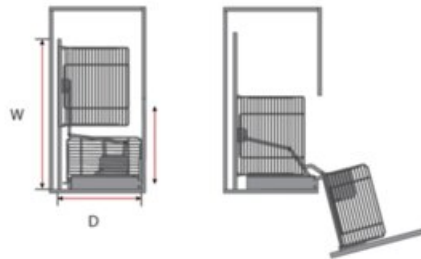

Magic Corner

Product Features

Magic Corner Chrome Wire Kit, Universal for Left and Right Open

A classic chrome wire Magic Corner storage pull-out with soft-close. The adjustable width frame that is also universal for both directions, makes this best-selling corner storage solution an excellent choice for any project.

- Suits 450mm (18") door in 900mm (36") blind corner.
- Sold as a complete set, all baskets included
- Attractive chrome wire baskets
- Adjustable width frame
- Universal for left or right opening
- Soft-close door
- Load capacity: Inner: 15kg (33lbs) Door: 8kg (18lbs)

Description

Part#

W x H x D
860 - 968 x 537 x 513mm (33 3/4" - 38 1/4" x 21 1/4" x 20 1/4")

041-MH111B

Minimum Interior Cabinet Dimensions

W x H x D 860 - 968 x 537 x 513mm (33 3/4" - 38 1/4" x 21 1/4" x 20 1/4")

Open angle dimension

Note:

1. The Min. height of inner dimension of cabinet: 550mm.
2. The suitable width of door: 400-450mm
3. Load capacity: Frame "A" 20Kgs / Frame "B" 15Kgs

Door dimension

Bottom & Flank dimension