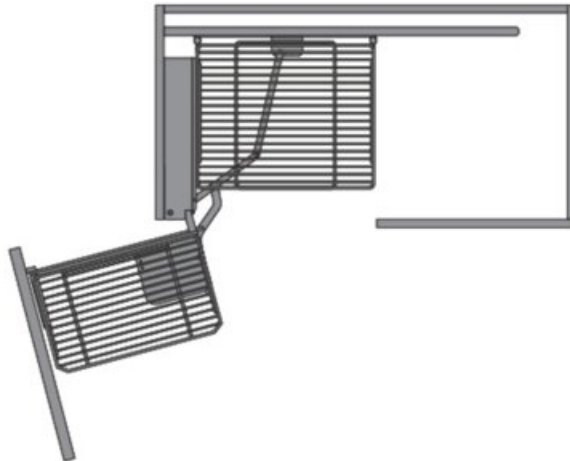

Product Description

Maximize the effective storage and organizational use of your hard to reach corner cabinets. With the Magic Corner, you will have no issue storing a large amount of items in your corner cabinet on the high capacity frame and large wire baskets. The smooth soft-closing action will give you a real piece of mind as you work throughout your kitchen. A classic chrome wire Magic Corner storage pullout featuring soft-close door. The adjustable width frame that is also universal for both directions, make this best-selling corner storage solution an excellent choice for any project.

Advantage over previous generation design:

- Improved brackets and stability
- Quieter rollers and closing action
- Easier installation

Technical Documents

Planning

Minimum Interior Cabinet Dimensions mm/inch

W x H x D 860 - 968 x 537 x 513mm (33 7/8" - 38 1/8" x 21 1/8" x 20 1/16")

*Left Open Shown. Product is Universal.

View this product online at <https://marathonhardware.com/pd/041-MH111B>

Technical Documents

Magic Corner

Product Features

Magic Corner Chrome Wire Kit, Universal for Left and Right Open

A classic chrome wire Magic Corner storage pull-out with soft-close. The adjustable width frame that is also universal for both directions, makes this best-selling corner storage solution an excellent choice for any project.