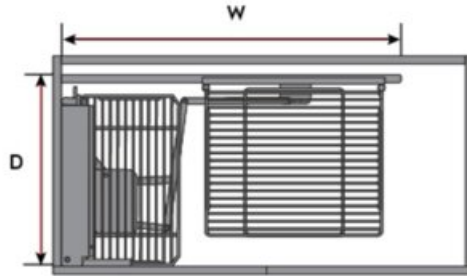

Technical Documents

Planning

Minimum Interior Cabinet Dimensions mm/inch

W x H x D 860 - 968 x 537 x 513mm (33 7/8" - 38 1/8" x 21 1/8" x 20 1/16")

*Left Open Shown. Product is Universal.

View this product online at <https://marathonhardware.com/pd/041-MH111B>