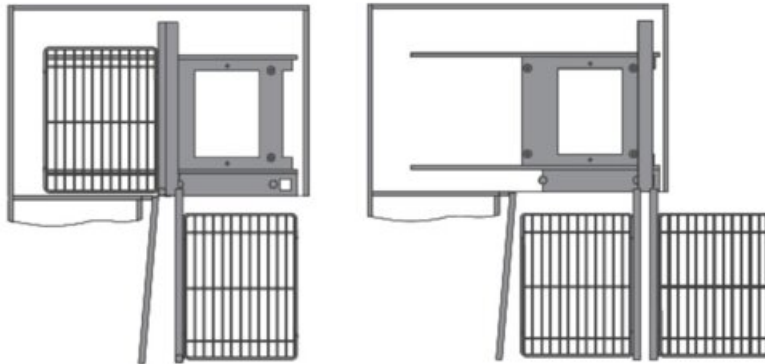

Product Description

The Corner Pullout provides two-way, soft-closing sliding baskets so both sections can be pulled out completely for full access. Universal installation to either left or right side open. Excellent for projects with small space constraints.

Product Advantages

- Designed for 450mm (18") cabinet doors in 800mm (32") blind corners
- Universal mounting for left or right-side openings
- For hinged door applications
- Soft-close included
- Load capacity: 20kg (44lbs)
- Fully extends
- Double pullout

Important Information

Picture shows Diamond Series finishes on the magic corner pullout. Main product picture is shown with the Grey Wooden

bottom.

Technical Documents

Planning

Minimum Interior Cabinet Dimensions mm/inch

W x H x D 660 x 595 x 500mm (26 x 23 7/8 x 19 1/8")

Minimum Door Opening: 394mm (15 1/2")

* Right Open Shown. Product is Universal.

View this product online at <https://marathonhardware.com/pd/041-101125-D>