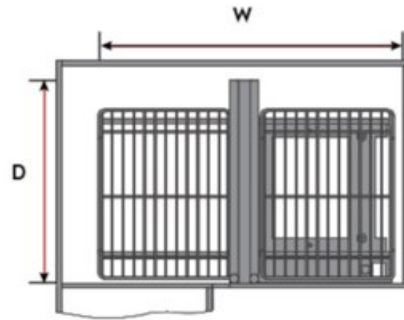

Product Description

The Corner Pullout provides two-way, soft-closing sliding baskets so both sections can be pulled out completely for full access. Universal installation to either left or right side open. Excellent for projects with small space constraints.

Product Advantages

- Designed for 450mm (18") cabinet doors in 800mm (32") blind corners
- Universal mounting for left or right-side openings
- For hinged door applications
- Soft-close included
- Load capacity: 20kg (44lbs)
- Fully extends
- Double pullout

Important Information

Picture shows Diamond Series finishes on the magic corner pullout. Main product picture is shown with the Grey Wooden

bottom.

Technical Documents

Planning

Minimum Interior Cabinet Dimensions mm/inch

W x H x D 660 x 595 x 500mm (26 x 23 7/8 x 19 1/8")

Minimum Door Opening: 394mm (15 1/2")

* Right Open Shown. Product is Universal.

View this product online at <https://marathonhardware.com/pd/041-101125-D>