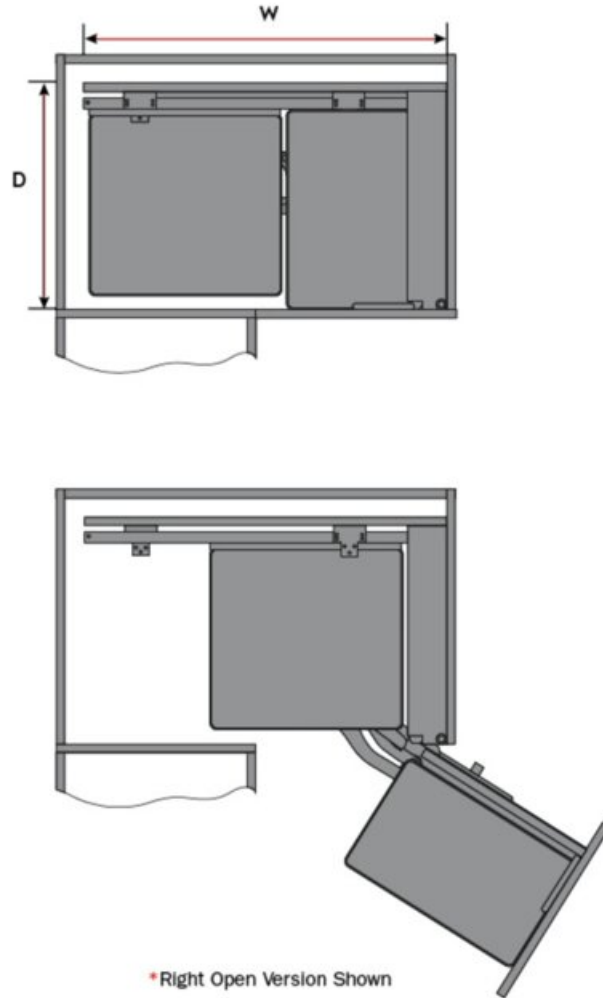

## Magic Corner Soft-Close Chrome Wire, Right Open

**Part Number: 041-101006-I**

Super Corner, Right Opening, Wire Bottom, Chrome

A new design in magic corner storage with three colour/finish options to better match modern interiors. Built-in Soft-Close for a lifetime of silent and durable movement.

### Product Advantages

- Suits 450mm (18") door in 900mm (36") blind corner.
- Order for left or right opening. Not universal.
- Soft-close door
- Load capacity: 25kg (55lbs). Inner: 15kg (33lbs) Door: 10kg (22lbs)
- Infinity Soft-Close
- German-made sliding components
- Lifetime Warranty

### Important Information

Minimum Cabinet Door Width Opening: 450mm (18inch)

---

#### Minimum Interior Cabinet Dimensions mm/inch

W x H x D 860 x 620 - 750 x 510mm (33 7/8 x 24 3/8 - 29 1/2 x 20 1/8")

View this product online at <https://marathonhardware.com/pd/041-101006-l>