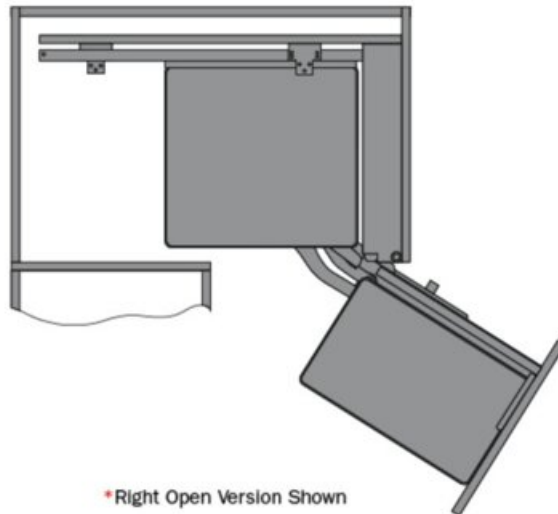

<div>
</div>

Basket Bottom Colour	-----	Grey Diamond Series
Basket Bottom Type	-----	Anti-Slip Melamine
Basket Wire Finish	-----	Chrome
Baskets Included?	-----	Yes
Closing Type	-----	Soft-Close
Depth	-----	510mm (20")
Finish	-----	Dark Grey / Chrome
Frame Finish	-----	Light Grey
Height	-----	620 to 750 mm
Interior Depth Required	-----	Min. 510 mm (20 in)
Interior Height Required	-----	620 to 750mm (adjustable)
Load Capacity	-----	25kg
Opening Direction	-----	Right
Order	-----	Right
Pullout Type	-----	Blind Corner
Reversible	-----	Non Reversible
Suggested for Cabinet (Door) Width	-----	900 mm (36 in)
Width	-----	860mm

Product Description

The Magic Corner storage system enables easy access to your difficult corner cabinets. Attractively finished colour options match any decor.

Product Advantages

- Suits 450mm (18") door in 900mm (36") blind corner.
- Order for left or right opening. Not universal.
- Soft-close door
- Load capacity: 25kg (55lbs). Inner: 15kg (33lbs) Door: 10kg (22lbs)
- Infinity Soft-Close
- German-made sliding components
- Lifetime Warranty

Important Information

Minimum Cabinet Door Width Opening: 450mm (18inch)

Technical Documents

Planning

Minimum Interior Cabinet Dimensions mm/inch

W x H x D 860 x 620 - 750 x 510mm (33 7/8 x 24 7/8 - 29 1/2 x 20 1/8")