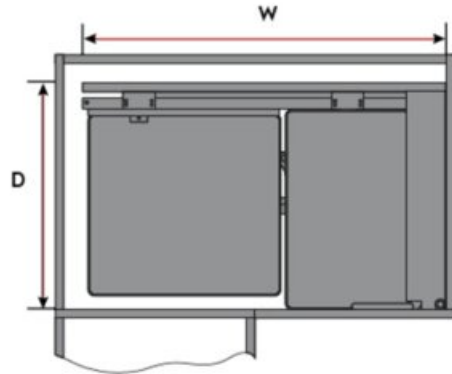

<div>
</div>

Basket Bottom Colour	-----	Grey Diamond Series
Basket Bottom Type	-----	Anti-Slip Melamine
Basket Wire Finish	-----	Chrome
Baskets Included?	-----	Yes
Closing Type	-----	Soft-Close
Depth	-----	510mm (20")
Finish	-----	Dark Grey / Chrome
Frame Finish	-----	Light Grey
Height	-----	620 to 750 mm
Interior Depth Required	-----	Min. 510 mm (20 in)
Interior Height Required	-----	620 to 750mm (adjustable)
Load Capacity	-----	25kg
Opening Direction	-----	Right
Order	-----	Right
Pullout Type	-----	Blind Corner
Reversible	-----	Non Reversible
Suggested for Cabinet (Door) Width	-----	450 mm (18 in)
Width	-----	860mm

Product Description

The Magic Corner storage system enables easy access to your difficult corner cabinets. Attractively finished colour options match any decor.

Product Advantages

- Suits 450mm (18") door in 900mm (36") blind corner.
- Order for left or right opening. Not universal.
- Soft-close door
- Load capacity: 25kg (55lbs). Inner: 15kg (33lbs) Door: 10kg (22lbs)
- Infinity Soft-Close
- German-made sliding components
- Lifetime Warranty

Important Information

Minimum Cabinet Door Width Opening: 450mm (18inch)

Technical Documents

Planning

Minimum Interior Cabinet Dimensions mm/inch

W x H x D 860 x 620 - 750 x 510mm (33 7/8 x 24 7/8 - 29 1/2 x 20 1/8")