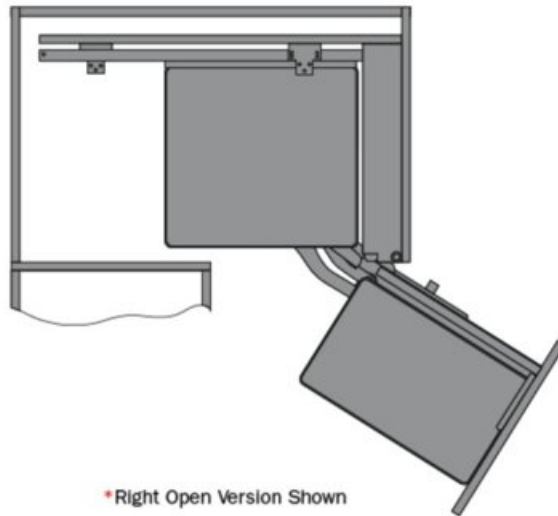

Product Description

The Magic Corner storage system enables easy access to your difficult corner cabinets. Attractively finished colour options match any decor.

Product Advantages

- Suits 450mm (18") door in 900mm (36") blind corner.
- Order for left or right opening. Not universal.
- Soft-close door
- Load capacity: 25kg (55lbs). Inner: 15kg (33lbs) Door: 10kg (22lbs)
- Infinity Soft-Close
- German-made sliding components
- Lifetime Warranty

Important Information

Minimum Cabinet Door Width Opening: 450mm (18inch)

Technical Documents

Planning

Minimum Interior Cabinet Dimensions mm/inch

W x H x D 860 x 620 - 750 x 510mm (33 7/8 x 24 7/8 - 29 1/2 x 20 1/8")