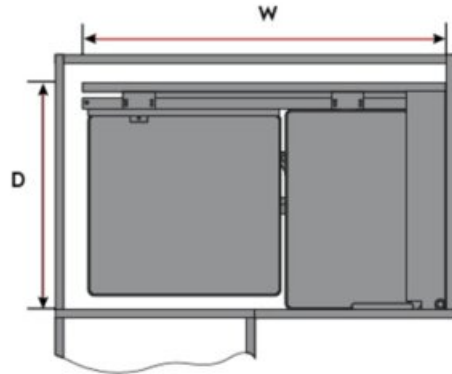

<div>
</div>

Basket Bottom Colour	-----	Grey Diamond Series
Basket Bottom Type	-----	Anti-Slip Melamine
Basket Wire Finish	-----	Chrome
Baskets Included?	-----	Yes
Closing Type	-----	Soft-Close
Depth	-----	510mm (20")
Finish	-----	Dark Grey / Chrome
Frame Finish	-----	Light Grey
Height	-----	620 to 750 mm
Interior Depth Required	-----	Min. 510 mm (20 in)
Interior Height Required	-----	620 to 750mm (adjustable)
Load Capacity	-----	25kg
Opening Direction	-----	Right
Order	-----	Right
Pullout Type	-----	Blind Corner
Reversible	-----	Non Reversible
Suggested for Cabinet (Door) Width	-----	900 mm (36 in)
Width	-----	860mm

Product Description

The Magic Corner storage system enables easy access to your difficult corner cabinets. Attractively finished colour options match any decor.

Product Advantages

- Suits 450mm (18") door in 900mm (36") blind corner.
- Order for left or right opening. Not universal.
- Soft-close door
- Load capacity: 25kg (55lbs). Inner: 15kg (33lbs) Door: 10kg (22lbs)
- Infinity Soft-Close
- German-made sliding components
- Lifetime Warranty

Important Information

Minimum Cabinet Door Width Opening: 450mm (18inch)

Technical Documents

Planning

Minimum Interior Cabinet Dimensions mm/inch

W x H x D 860 x 620 - 750 x 510mm (33 7/8 x 24 7/8 - 29 1/2 x 20 1/8")