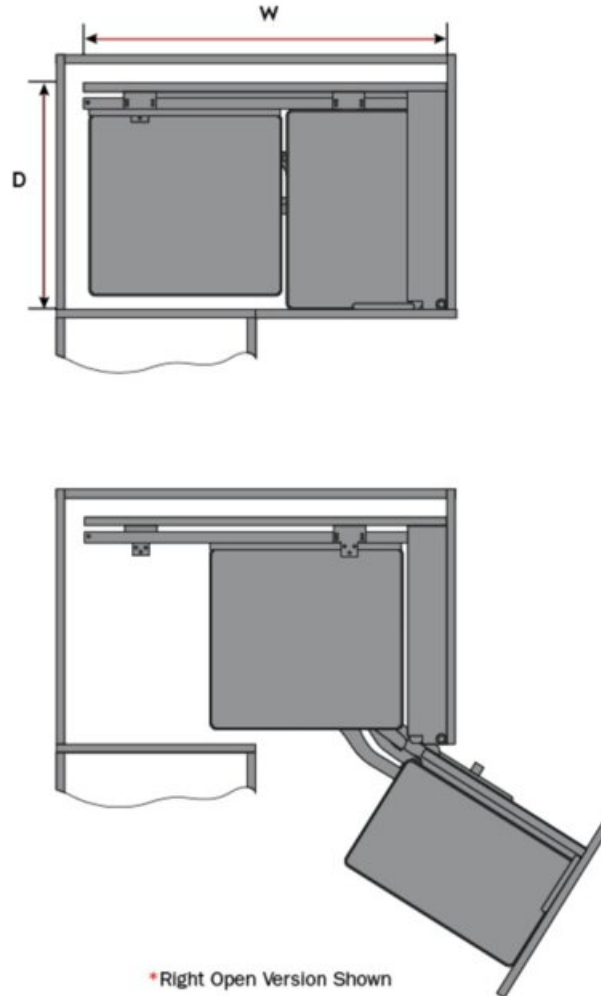

<div>
</div>

Basket Bottom Colour	-----	Grey Diamond Series
Basket Bottom Type	-----	Anti-Slip Melamine
Basket Wire Finish	-----	Chrome
Baskets Included?	-----	Yes
Closing Type	-----	Soft-Close
Depth	-----	510mm (20")
Finish	-----	Dark Grey / Chrome
Frame Finish	-----	Light Grey
Height	-----	620 to 750 mm
Interior Depth Required	-----	Min. 510 mm (20 in)
Interior Height Required	-----	620 to 750mm (adjustable)
Load Capacity	-----	25kg
Opening Direction	-----	Right
Order	-----	Right
Pullout Type	-----	Blind Corner
Reversible	-----	Non Reversible
Suggested for Cabinet (Door) Width	-----	900 mm (36 in)
Width	-----	860mm

Product Description

The Magic Corner storage system enables easy access to your difficult corner cabinets. Attractively finished colour options match any decor.

Product Advantages

- Suits 450mm (18") door in 900mm (36") blind corner.
- Order for left or right opening. Not universal.
- Soft-close door
- Load capacity: 25kg (55lbs). Inner: 15kg (33lbs) Door: 10kg (22lbs)
- Infinity Soft-Close
- German-made sliding components
- Lifetime Warranty

Important Information

Minimum Cabinet Door Width Opening: 450mm (18inch)

Technical Documents

Planning

Minimum Interior Cabinet Dimensions mm/inch

W x H x D 860 x 620 - 750 x 510mm (33 7/8 x 24 3/8 - 29 1/2 x 20 1/8")