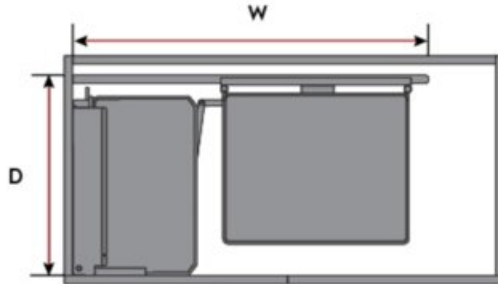

Product Description

The M-Series Space Corner with soft-close, features a wire frame and reversible compact board bottoms with two colour options: Arctic White and Anthracite Grey.

Now in a single unit, you can choose to match any cabinet interior design scheme. The built-in soft-close and the adjustable width frame in a universal (left or right handed) design stay the same as your favourite classic. Maximum load capacity of 8kg on door and 15kg on inside storage.

Two Colour (Reversible) Compact Board Bottoms

Product Advantages

- Suits 450mm (18") door in 900mm (36") blind corner
 - Soft-close door
 - Adjustable width frame
 - Reversible basket bottoms with two colour choices: Arctic White and Anthracite Grey
 - Universal installation left or right opening
 - Sold as a complete set, all baskets included
 - Load capacity: Inner: 15kg (33lbs) Door: 8kg (18lbs)
-

Technical Documents

Planning	
Minimum Interior Cabinet Dimensions mm/inch	
W x H x D	860 - 968 x 537 x 513mm (33 7/8" - 38 1/8" x 21 1/8" x 20 3/16")

*Left Open Shown. Product is Universal.

View this product online at <https://marathonhardware.com/pd/041-MH111-GW>

Description	Part#
<p>W x H x D 860 - 968 x 537 x 513mm (33 3/4" - 38 1/4" x 21 1/4" x 20 3/8")</p>	041-MH111-GW

Minimum Interior Cabinet Dimensions

W x H x D 860 - 968 x 537 x 513mm (33 3/4" - 38 1/4" x 21 1/4" x 20 3/8")