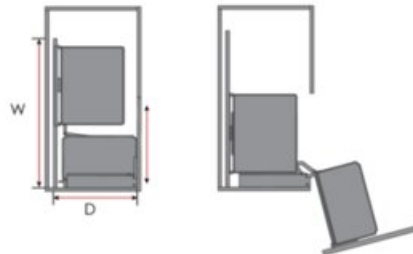

Technical Documents

Planning	
Minimum Interior Cabinet Dimensions mm/inch	
W x H x D	860 - 968 x 537 x 513mm (33 7/8" - 38 1/8" x 21 1/8" x 20 3/16")

*Left Open Shown. Product is Universal.

View this product online at <https://marathonhardware.com/pd/041-MH111-GW>

Technical Documents

Pull-out Waste Bin

Magic Corner Chrome Wire Kit, Universal for Left and Right Open

Product Features

This updated Magic Corner with soft-close, features an innovative reversible compact board bottom with two colour options: Arctic White and Anthracite Grey and complimentary chrome wire.

- Suits 450mm (18") door in 900mm (36") blind corner.
- Sold as a complete set, all baskets included
- Attractive chrome wire baskets
- Adjustable width frame
- Universal for left or right opening
- Soft-close door
- Load capacity: Inner: 15kg (33lbs) Door: 8kg (18lbs)

Description	Part#
<p>W x H x D 860 - 968 x 537 x 513mm (33 3/4" - 38 1/4" x 21 1/4" x 20 3/8")</p>	041-MH111-GW

Minimum Interior Cabinet Dimensions

W x H x D 860 - 968 x 537 x 513mm (33 3/4" - 38 1/4" x 21 1/4" x 20 3/8")