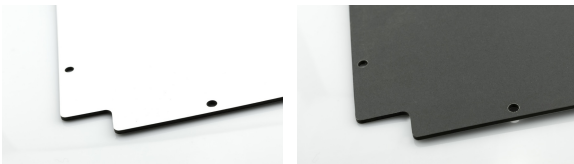

Pullout Magic Corner Soft-Close

Part Number: 041-MH111-GW

M-Series Space Corner with Reversible Bottom Boards

Featuring a wire frame and reversible compact board bottoms with two colour options: Arctic White and Anthracite Grey

<div>
</div>

Basket Bottom Colour	-----	Arctic White / Anthracite Grey
Basket Bottom Type	-----	Reversible Compact Board
Basket Wire Finish	-----	Chrome
Suggested for Cabinet (Door) Width	-----	450 mm (18 in)

Product Description

The M-Series Space Corner with soft-close, features a wire frame and reversible compact board bottoms with two colour options: Arctic White and Anthracite Grey.

Now in a single unit, you can choose to match any cabinet interior design scheme. The built-in soft-close and the adjustable width frame in a universal (left or right handed) design stay the same as your favourite classic. Maximum load capacity of 8kg on door and 15kg on inside storage.

Two Colour (Reversible) Compact Board Bottoms

Product Advantages

- Suits 450mm (18") door in 900mm (36") blind corner
 - Soft-close door
 - Adjustable width frame
 - Reversible basket bottoms with two colour choices: Arctic White and Anthracite Grey
 - Universal installation left or right opening
 - Sold as a complete set, all baskets included
 - Load capacity: Inner: 15kg (33lbs) Door: 8kg (18lbs)
-