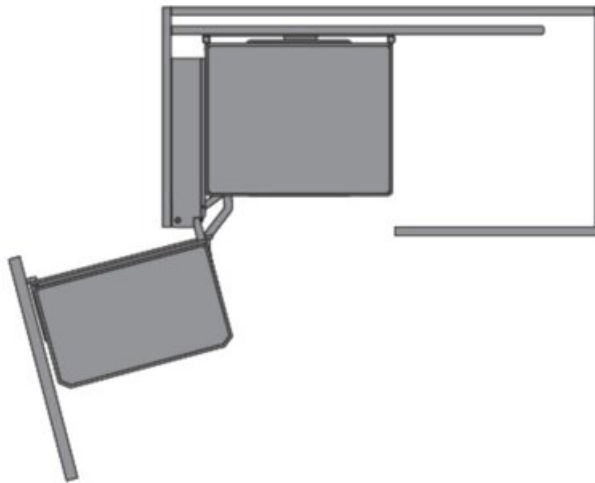

Product Description

The M-Series Space Corner with soft-close, features a wire frame and reversible compact board bottoms with two colour options: Arctic White and Anthracite Grey.

Now in a single unit, you can choose to match any cabinet interior design scheme. The built-in soft-close and the adjustable width frame in a universal (left or right handed) design stay the same as your favourite classic. Maximum load capacity of 8kg on door and 15kg on inside storage.

Two Colour (Reversible) Compact Board Bottoms

Product Advantages

- Suits 450mm (18") door in 900mm (36") blind corner
 - Soft-close door
 - Adjustable width frame
 - Reversible basket bottoms with two colour choices: Arctic White and Anthracite Grey
 - Universal installation left or right opening
 - Sold as a complete set, all baskets included
 - Load capacity: Inner: 15kg (33lbs) Door: 8kg (18lbs)
-

Technical Documents

Planning	
Minimum Interior Cabinet Dimensions mm/inch	
W x H x D	860 - 968 x 537 x 513mm (33 7/8" - 38 1/8" x 21 1/8" x 20 3/16")

*Left Open Shown. Product is Universal.

View this product online at <https://marathonhardware.com/pd/041-MH111-GW>

Technical Documents

Pull-out Waste Bin

Magic Corner Chrome Wire Kit, Universal for Left and Right Open

Product Features

This updated Magic Corner with soft-close, features an innovative reversible compact board bottom with two colour options: Arctic White and Anthracite Grey and complimentary chrome wire.