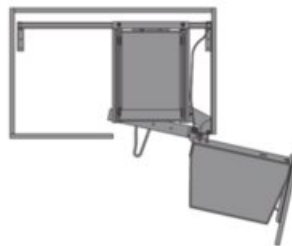

Important Information

This product is not universal (reversible). Please order for right or left direction swing open.

Technical Documents

Globe Syncro

Product Features

The Smart Corner pullout is a highly effective way to maximize the storage ability of a blind corner. Match the impressive design of the Galaxy collection with the new contemporary Anthracite Grey finish.

Complete Kit, Left Open

Description	Part#
W x H x D 849 x 586 x 489mm (33 1/4 x 23 1/4 x 19 1/4")	041-VG5CL-AG

Complete Kit, Right Open

Description	Part#
W x H x D 849 x 586 x 489mm (33 1/4 x 23 1/4 x 19 1/4")	041-VG5CR-AG

Minimum Interior Cabinet Dimensions

W x H x D 849 x 586 x 489mm (33 1/4 x 23 1/4 x 19 1/4")

800.840.1228 / MARATHONHARDWARE.COM

View this product online at <https://marathonhardware.com/pd/041-VG5CR-AG>

Technical Documents