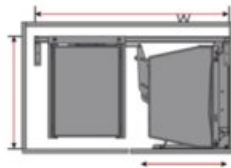

Complete Kit, Left Open

Description	Part#
W x H x D 849 x 586 x 489mm (33 1/4 x 23 1/4 x 19 1/4")	041-VG5CL-AG

Complete Kit, Right Open

Description	Part#
W x H x D 849 x 586 x 489mm (33 1/4 x 23 1/4 x 19 1/4")	041-VG5CR-AG

Minimum Interior Cabinet Dimensions

W x H x D 849 x 586 x 489mm (33 1/4 x 23 1/4 x 19 1/4")

800.840.1228 / MARATHONHARDWARE.COM

View this product online at <https://marathonhardware.com/pd/041-VG5CR-AG>

Technical Documents