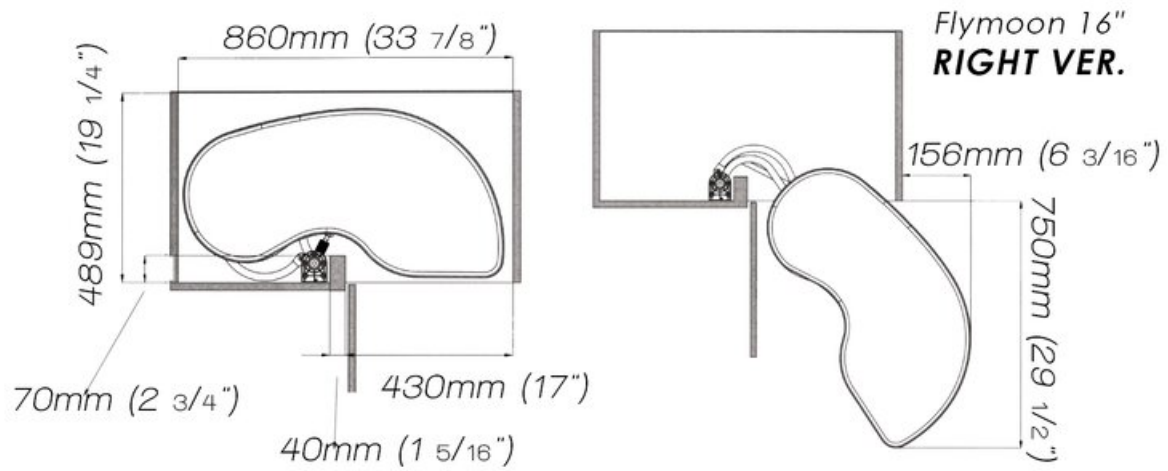

Fly Moon Arm 16" for White/Chrome, Right

Part Number: 041-VFMR

Fly Moon Mechanism for 16" Opening and White/Chrome Shelves, Right Version in Light Grey

Available in three finishes, to be matched to the appropriate basket colours. Some mechanisms come with Soft-Close Adaptor, some sold separately.

| | |
|------------------------------------|--------------------------------------|
| Closing Type | Standard Close |
| Finish | Light Grey |
| Frame Finish | Light Grey |
| Interior Height Required | 655 - 805 mm (26-3/16 - 31-11/16 in) |
| Material | Steel |
| Opening Direction | Right |
| Order | Right |
| Pullout Type | Arm Mechanisms |
| Reversible | Non Reversible |
| Suggested for Cabinet (Door) Width | 450 mm (18 in) |

Important Information

Picture shows epoxy coated grey mechanism. 2x50mm height extension now included in the Flymoon mechanism kit (formerly was sold separately)

Technical Documents

View this product online at <https://marathonhardware.com/pd/041-VFMR>

Technical Documents

Fly Moon

- 1. 400mm (16 in) door overall dimensions
- 2. 450mm (18 in) door overall dimensions
- 3. 600mm (24 in) door overall dimensions

The drawing shows the Fly Moon arm mechanism with right open shelves.