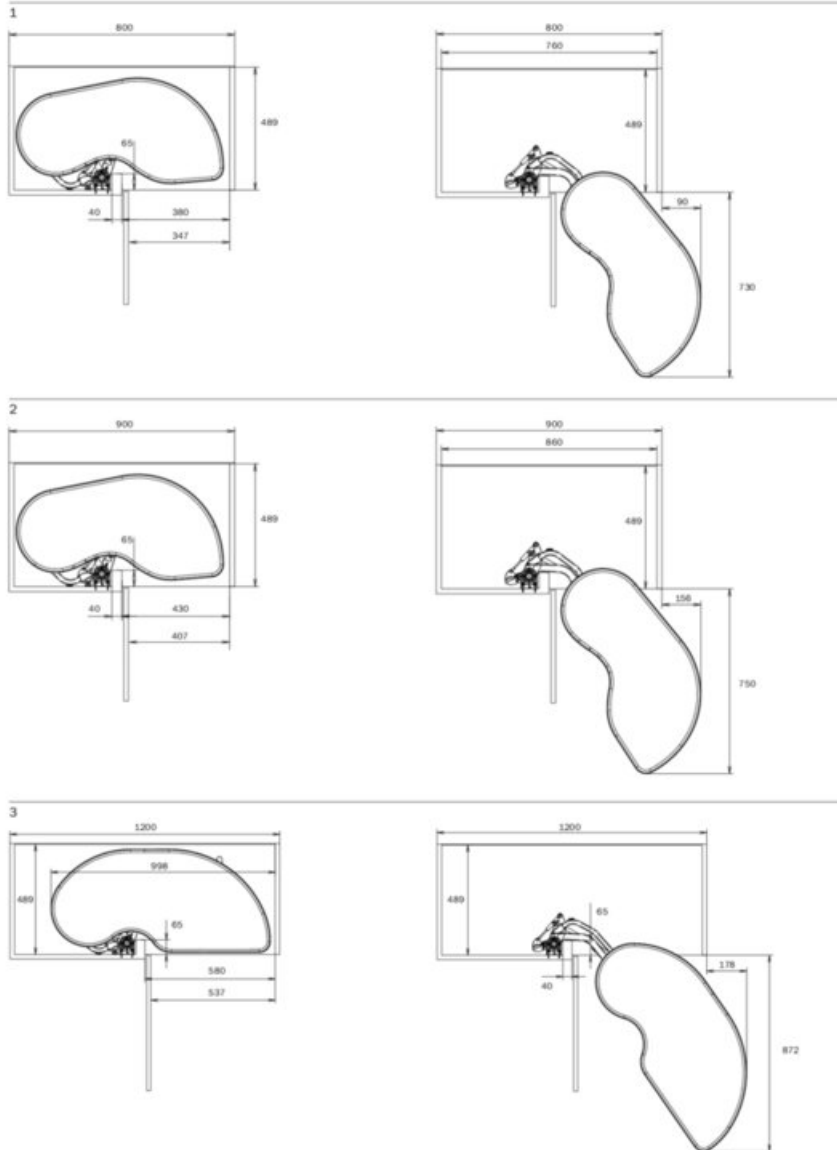

Technical Documents

Fly Moon

- 1. 400mm (16 in) door overall dimensions
- 2. 450mm (18 in) door overall dimensions
- 3. 600mm (24 in) door overall dimensions

The drawing shows the Fly Moon arm mechanism with right open shelves.