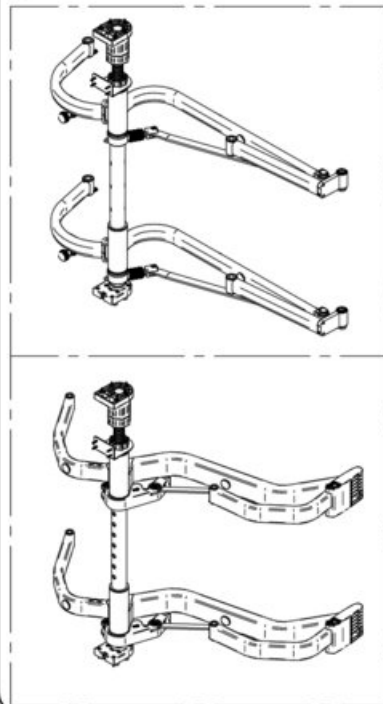

Technical Documents

Cod: 4004115180_01

1/2

View this product online at <https://marathonhardware.com/pd/041-VFMR>