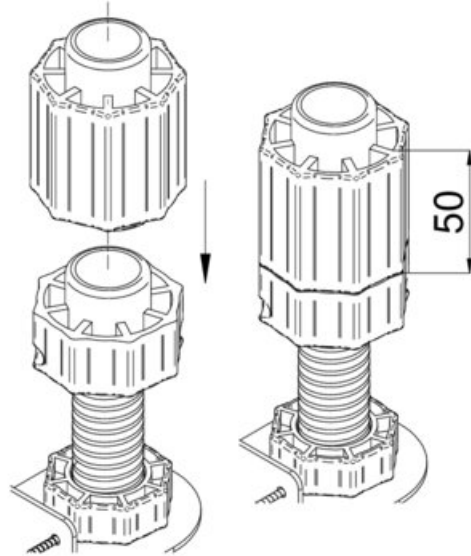

Technical Documents

Cod: 4004115180_01

1/2

View this product online at <https://marathonhardware.com/pd/041-VFMR>