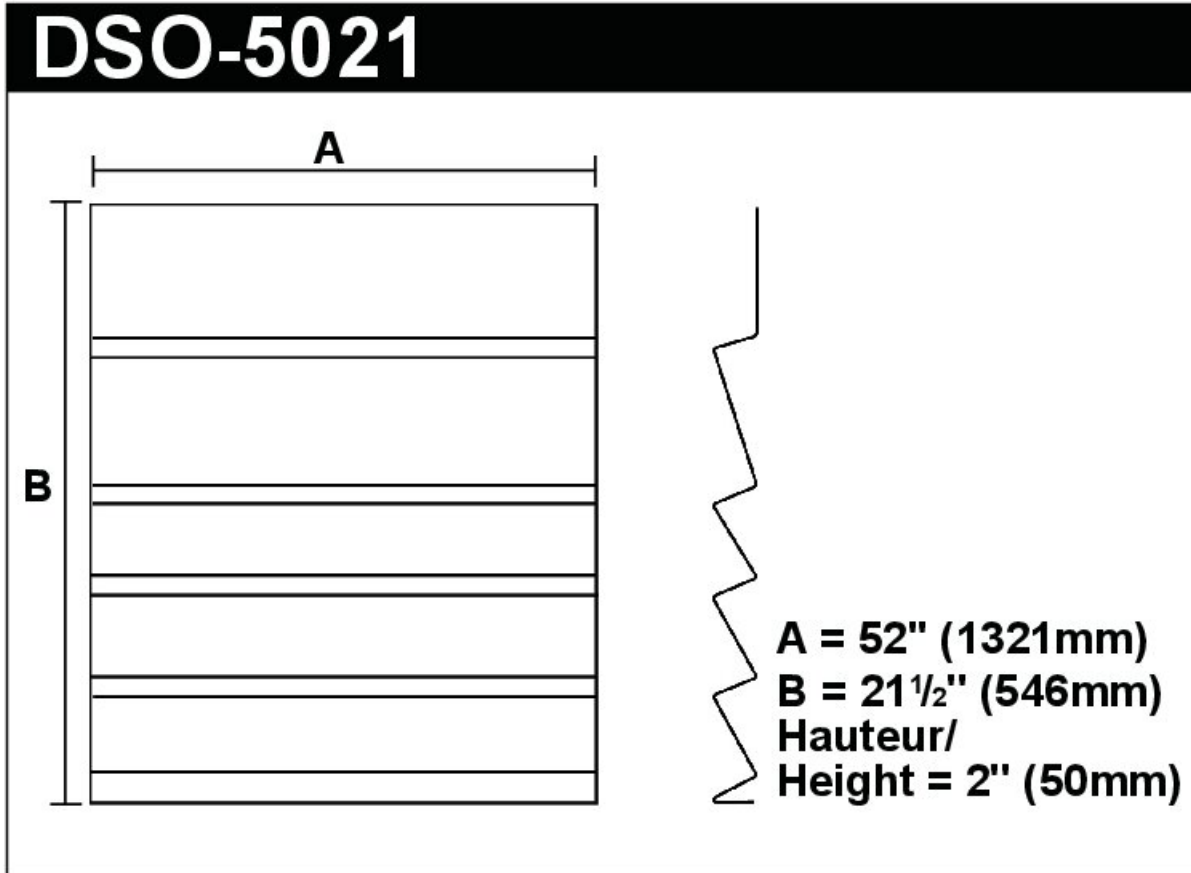

## Spice Rack Insert 21-1/2x52 Inch White

**Part Number: 04-2823**

Application Type	Spice Rack Insert Tray
Colour	White
Depth	21-1/2 in (546 mm)
Finish	Glossy
Height	2 in (50 mm)
Material	Polystyrene plastic
Width	52 in (1321 mm)

### Product Description

Spice rack insert for drawers with 4 slanted rows.

### Important Information

Customer cuts sides to obtain required width.

View this product online at <https://marathonhardware.com/pd/04-2823>